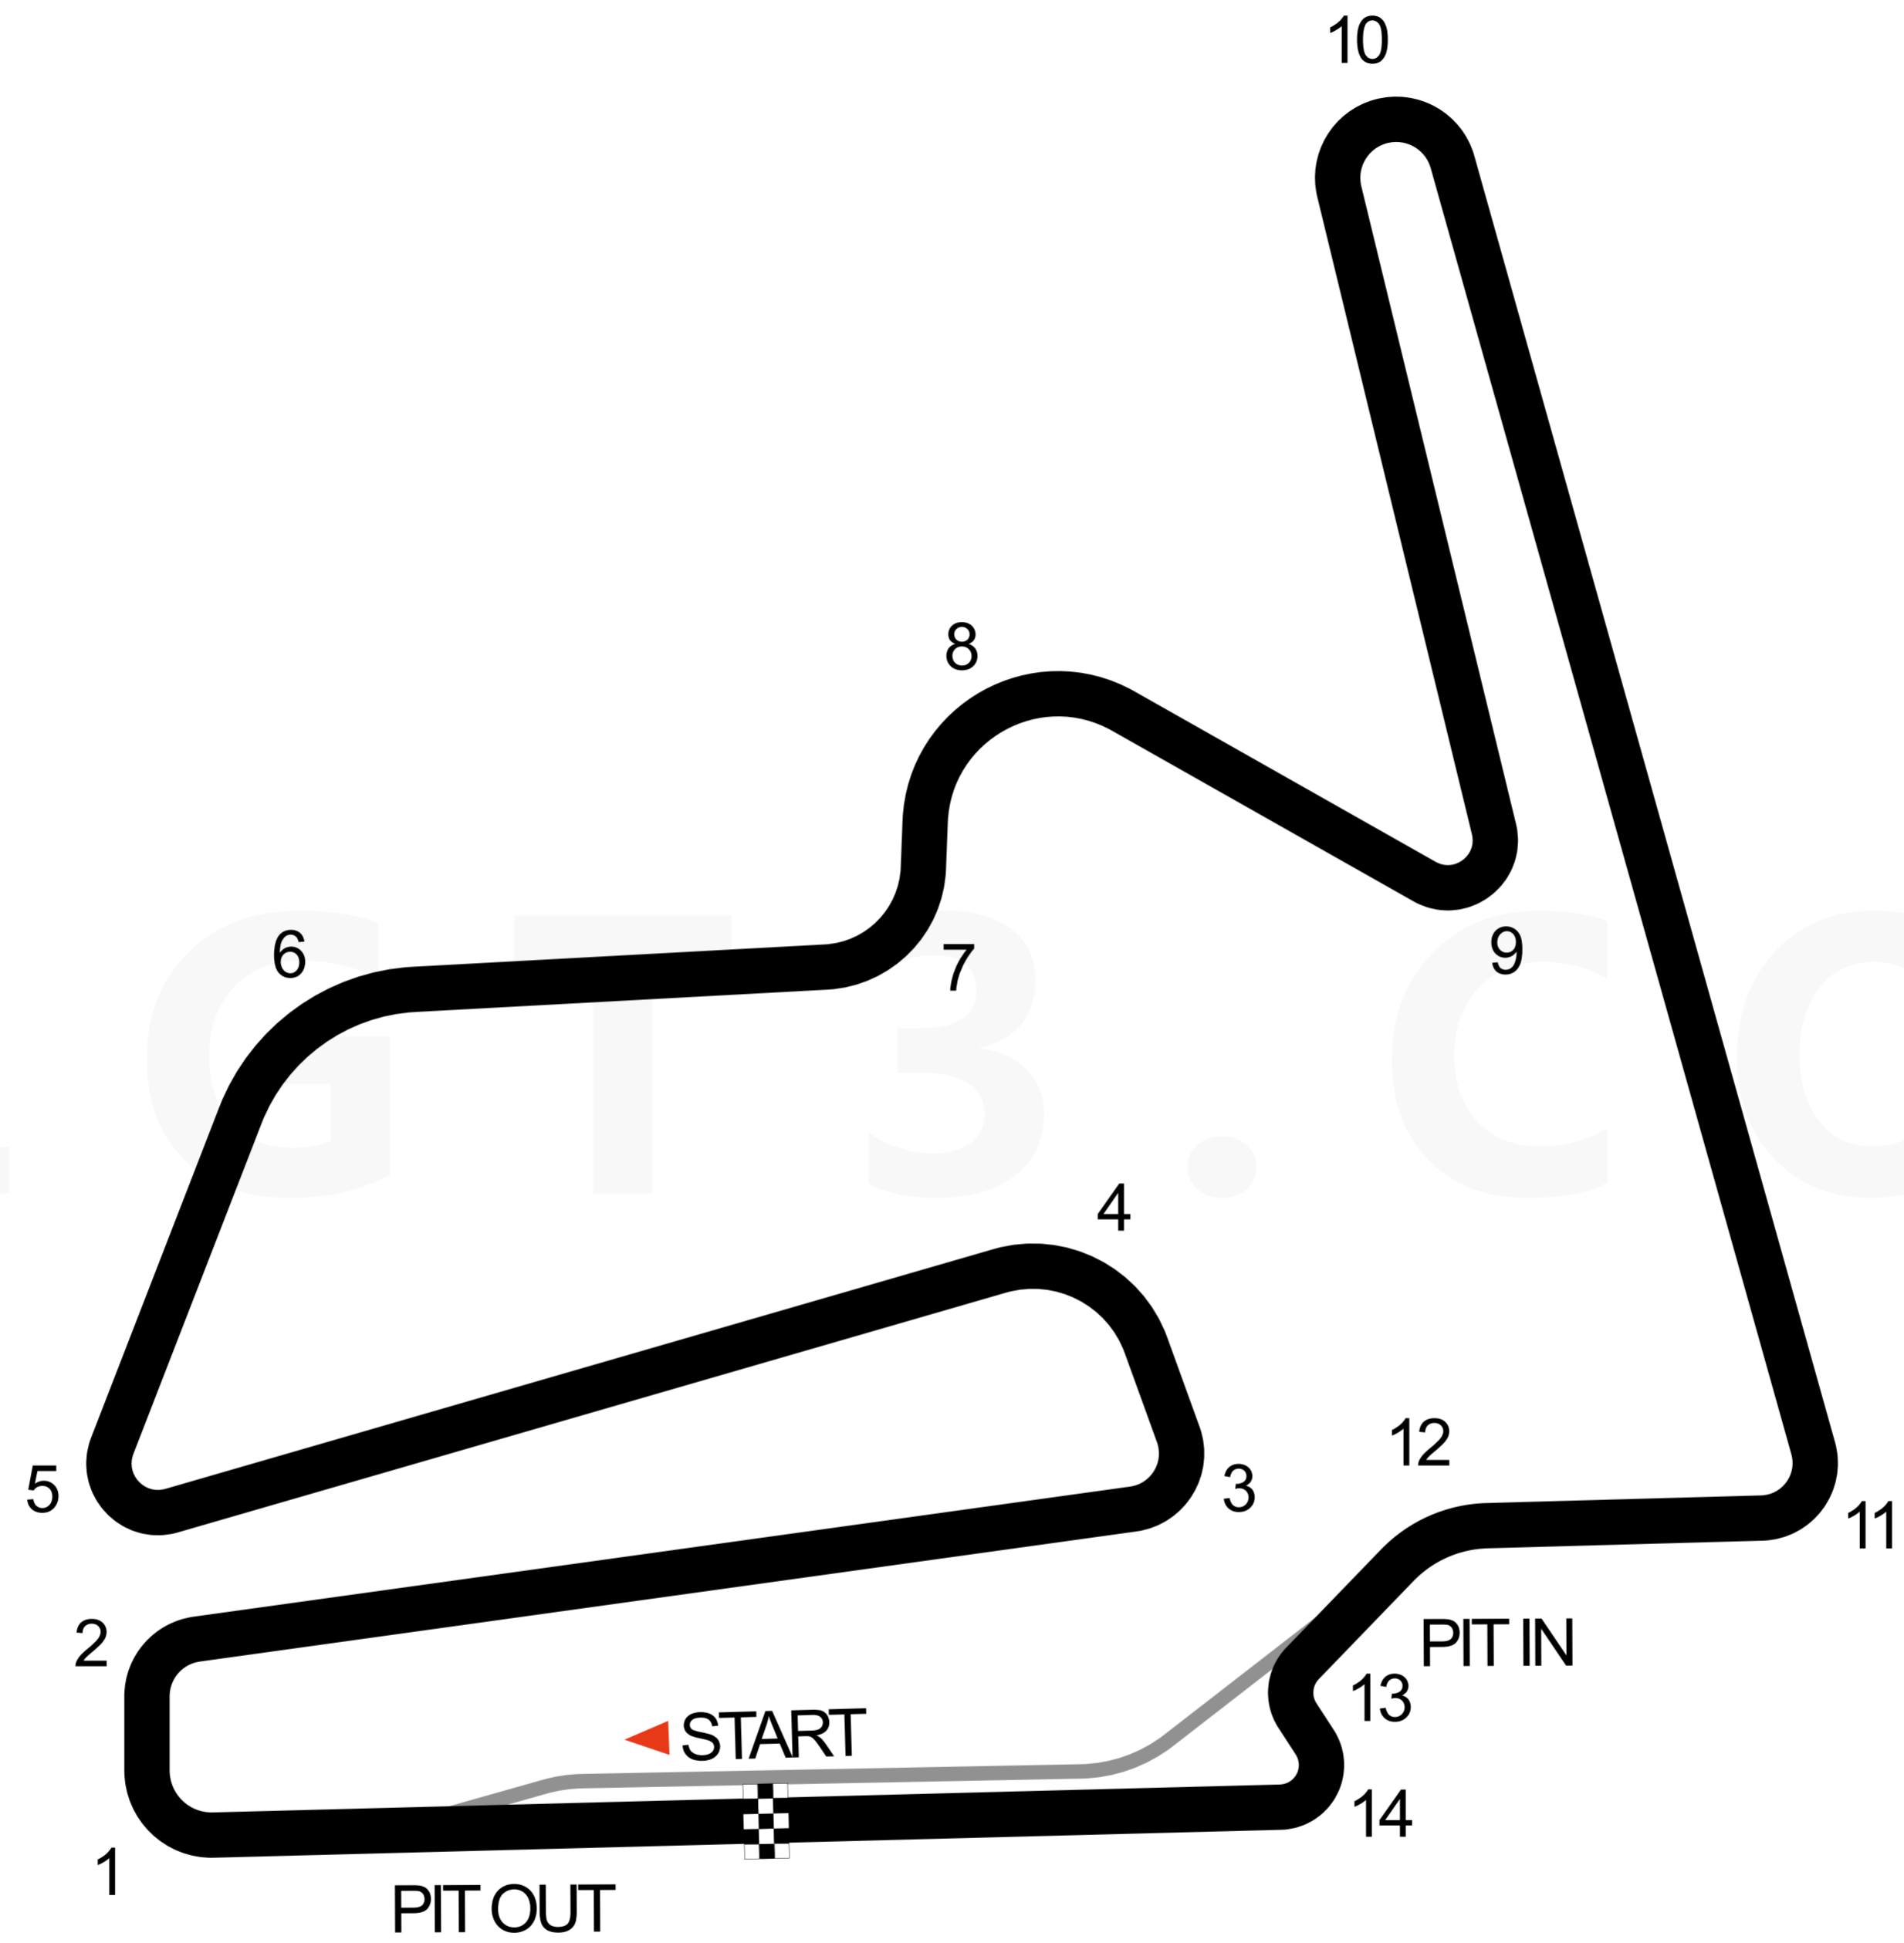

51GT3.COM

51GT3.COM 高清赛道图-茂木赛道  
51GT3.COM HD Track Map - Motegi Circuit