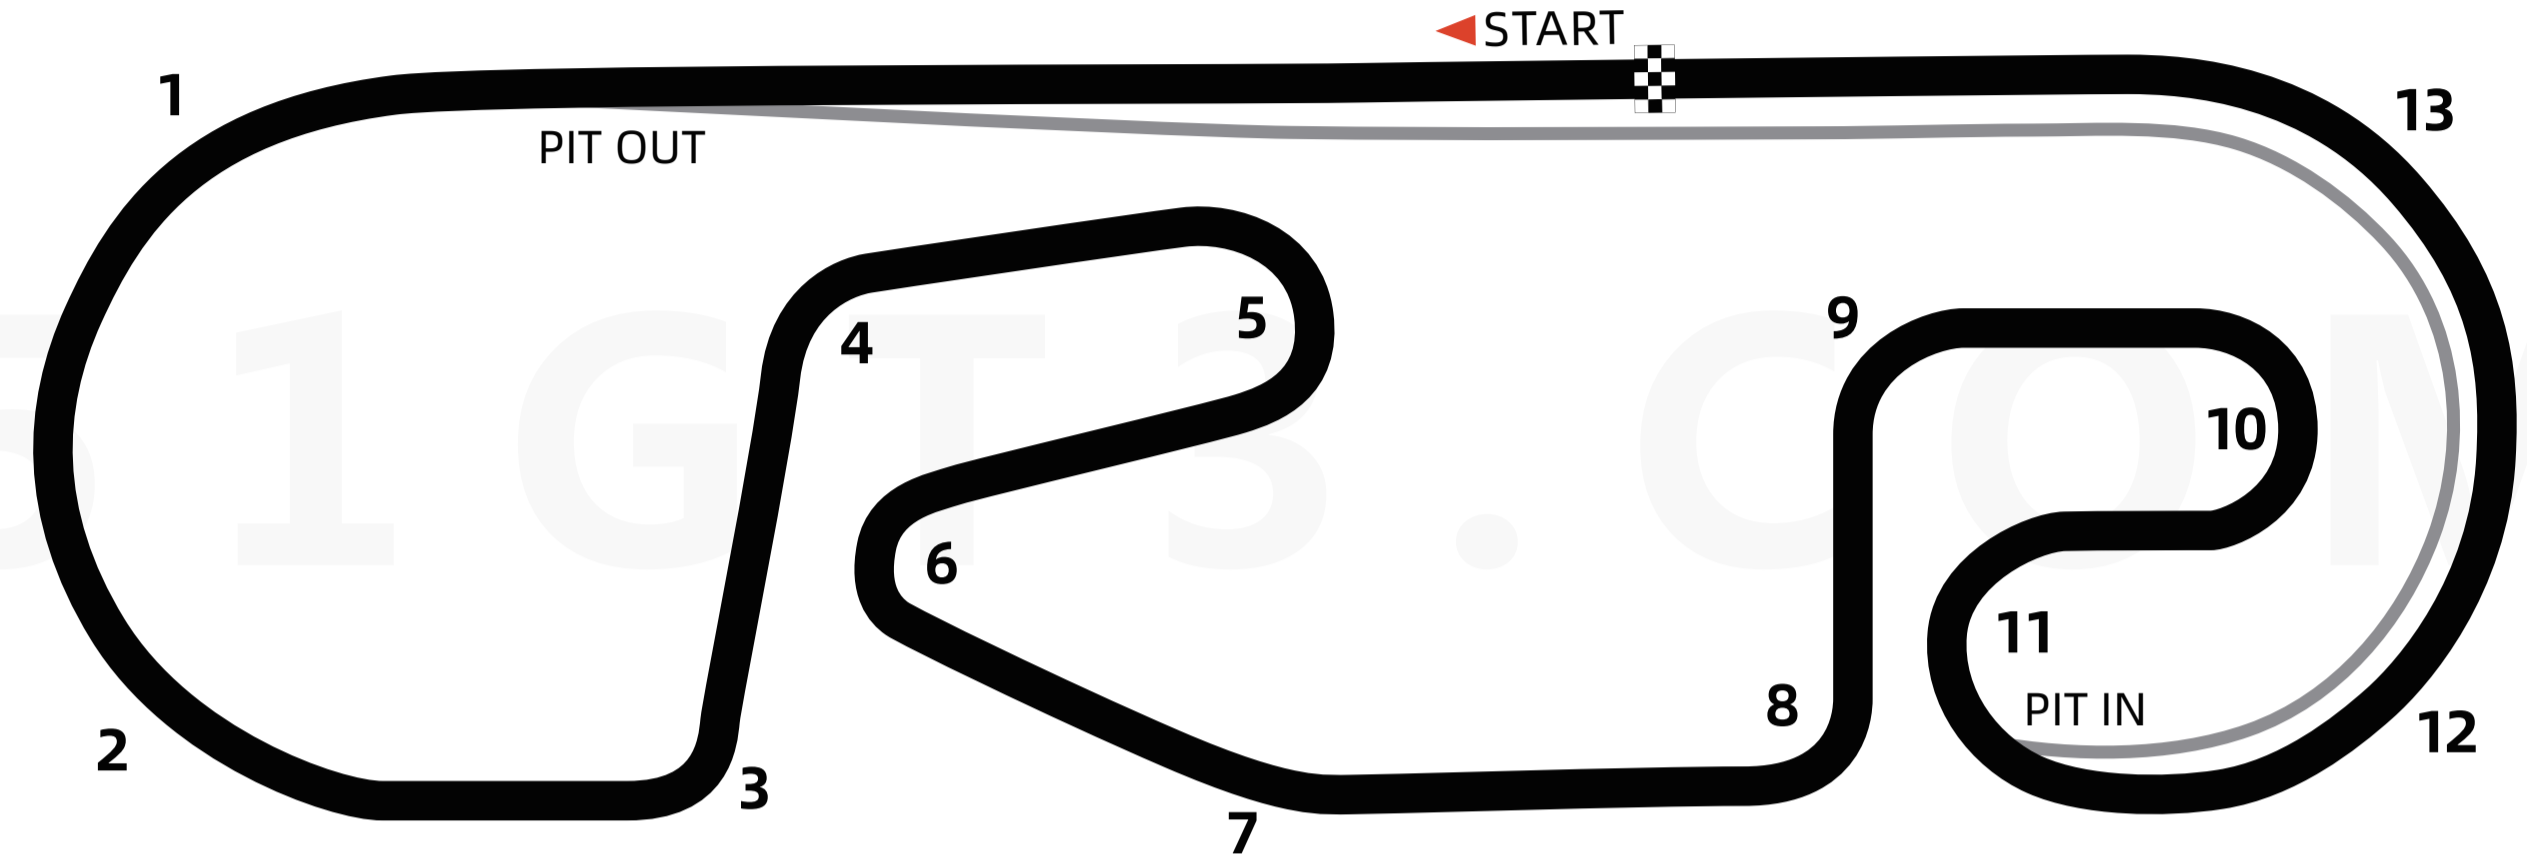

进阶训练版赛道图 - 米格尔·阿贝德国际赛车场

Advanced Training Version Track Map - Autódromo Miguel E. Abed

车手姓名: _____
Driver : _____

活动名称: _____
Event or Race: _____

日期&时间: _____
Date & Time: _____

最快圈速: _____
Lap Time: _____

Lap No.01 _____	Lap No.08 _____
Lap No.02 _____	Lap No.09 _____
Lap No.03 _____	Lap No.10 _____
Lap No.04 _____	Lap No.11 _____
Lap No.05 _____	Lap No.12 _____
Lap No.06 _____	Lap No.13 _____
Lap No.07 _____	Lap No.14 _____

	T1	T2	T3	T4	T5	T6	T7	T8	T9	T10	T11	T12	T13
Gear													
Brake Point													

Notes

参考: 本赛道圈速 Reference: Lap time of this circuit

车型 Car Model	圈速 Lap Time
Tatuus FA010	01:26.101
Mygale M14-F4	01:31.704
BMW 320si	01:38.076