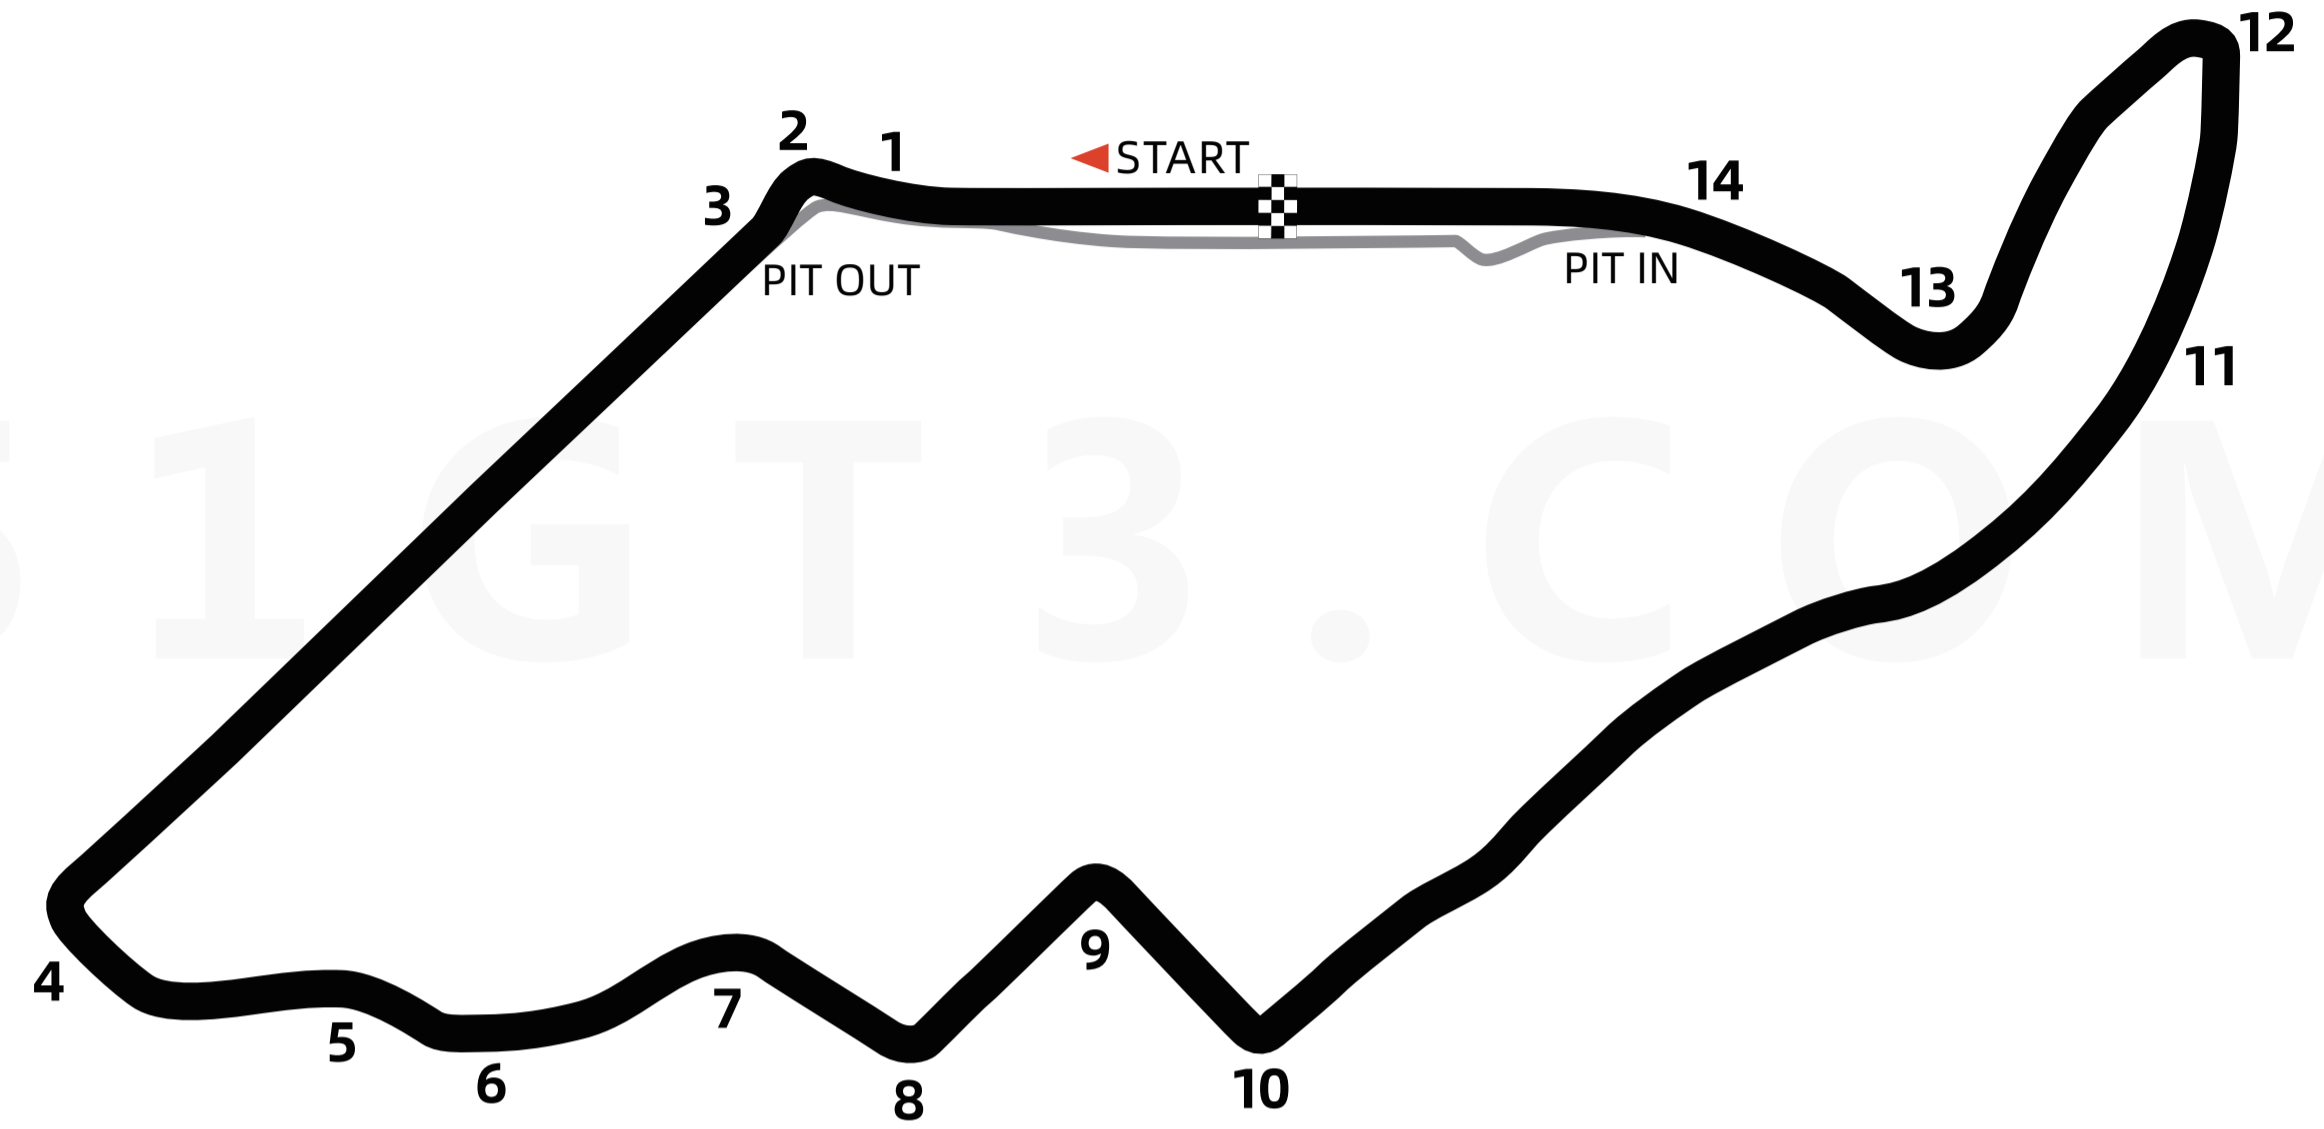

进阶训练版赛道图 - 纽卡斯尔街道赛

Advanced Training Version Track Map - Newcastle Street Circuit

车手姓名: _____ 活动名称: _____
 Driver : _____ Event or Race: _____
 日期&时间: _____ 最快圈速: _____
 Date & Time: _____ Lap Time: _____

Lap No.01 _____ Lap No.08 _____
 Lap No.02 _____ Lap No.09 _____
 Lap No.03 _____ Lap No.10 _____
 Lap No.04 _____ Lap No.11 _____
 Lap No.05 _____ Lap No.12 _____
 Lap No.06 _____ Lap No.13 _____
 Lap No.07 _____ Lap No.14 _____

	T1	T2	T3	T4	T5	T6	T7	T8	T9	T10	T11	T12	T13	T14
Gear														
Brake Point														

Notes

参考: 本赛道圈速 Reference: Lap time of this circuit

车型 Car Model	圈速 Lap Time
Nissan Altima L33	01:12.062
Chevrolet Camaro-Yamaha	01:20.804
Toyota 86	01:26.103