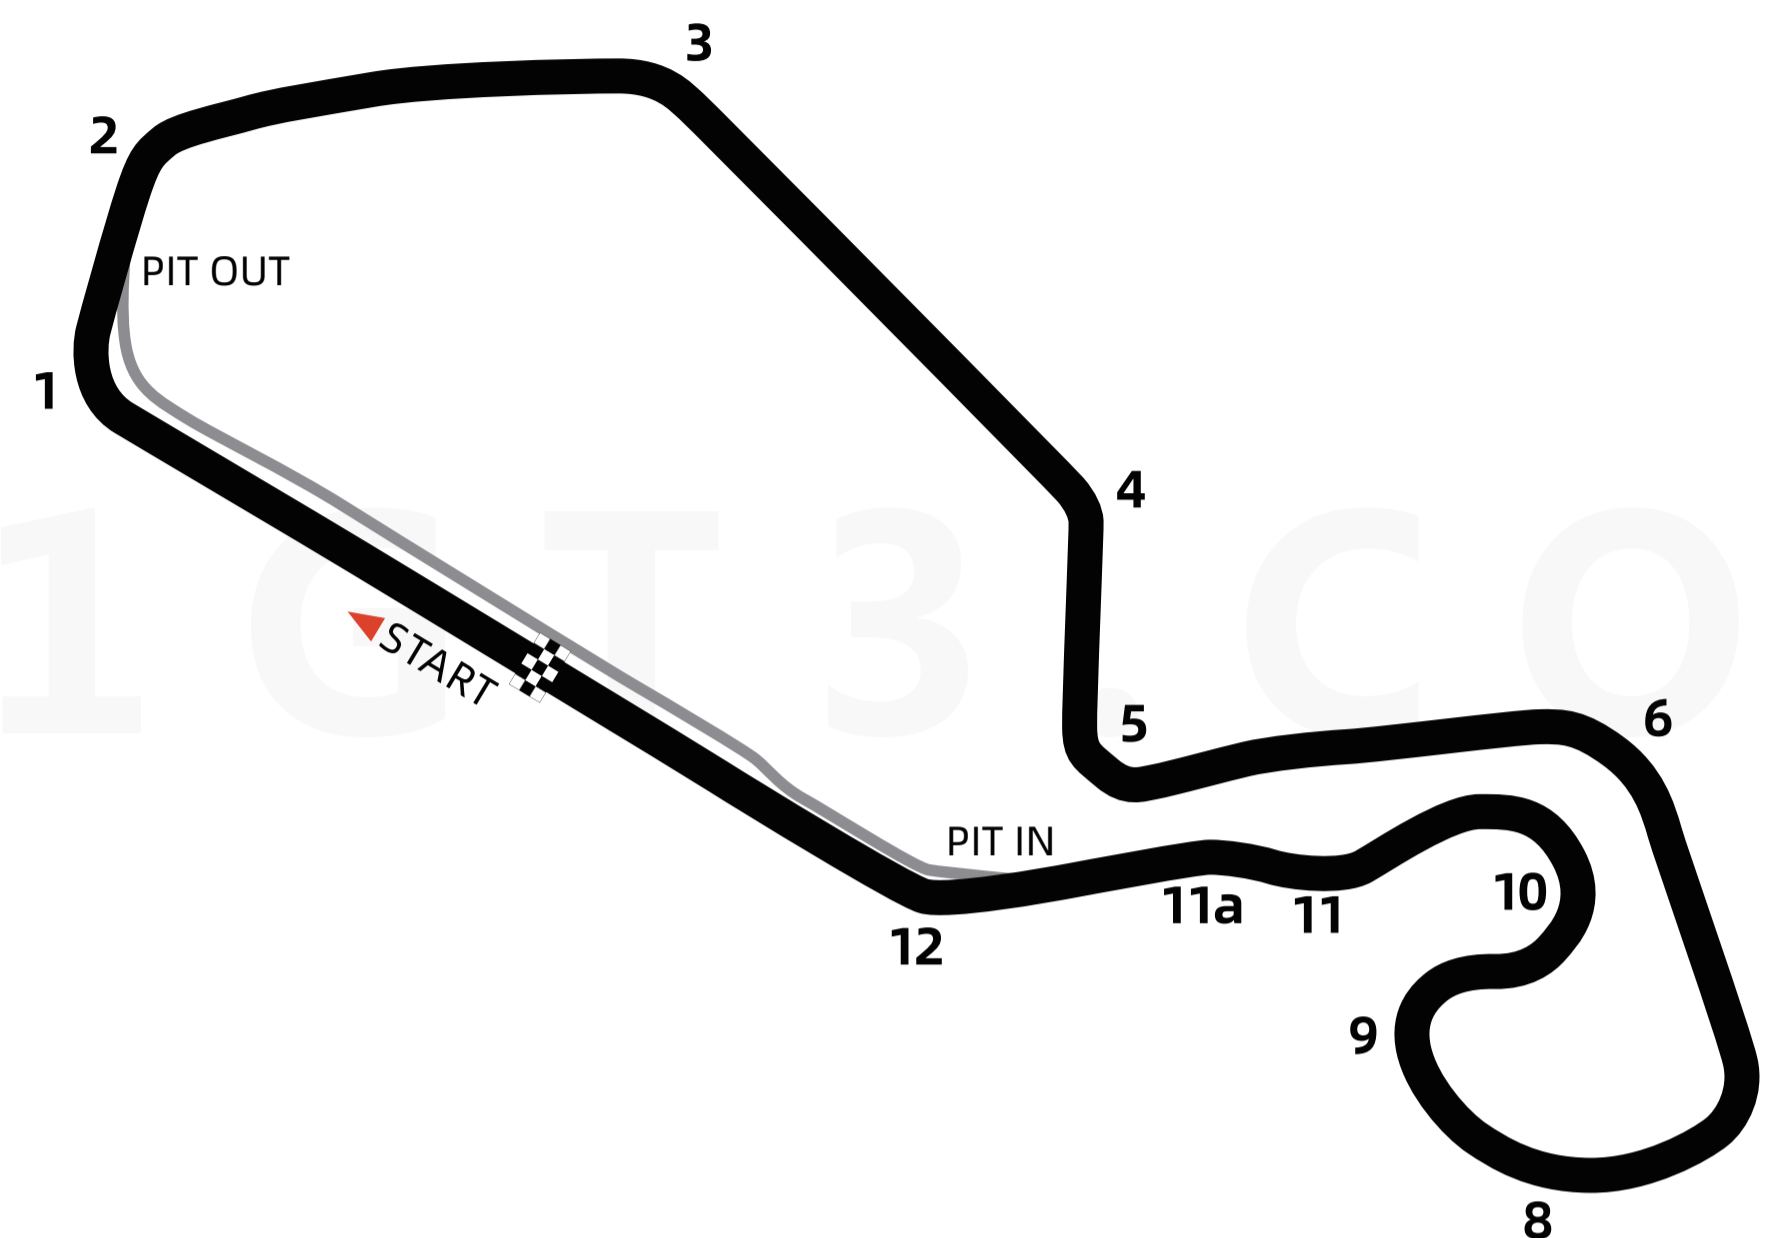

进阶训练版赛道图 - 新泽西赛道

Advanced Training Version Track Map - New Jersey Motorsports Park

车手姓名: _____ 活动名称: _____
 Driver : _____ Event or Race: _____

日期&时间: _____ 最快圈速: _____
 Date & Time: _____ Lap Time: _____

Lap No.01 _____	Lap No.08 _____
Lap No.02 _____	Lap No.09 _____
Lap No.03 _____	Lap No.10 _____
Lap No.04 _____	Lap No.11 _____
Lap No.05 _____	Lap No.12 _____
Lap No.06 _____	Lap No.13 _____
Lap No.07 _____	Lap No.14 _____

	T1	T2	T3	T4	T5	T6	T7	T8	T9	T10	T11	T11a	T12
Gear													
Brake Point													

Notes

参考: 本赛道圈速 Reference: Lap time of this circuit	
车型 Car Model	圈速 Lap Time
Tatuus PM-18	01:12.834
Porsche 911 (997) GT3 Cup	01:19.718
Mazda MX-5 (ND)	01:31.782