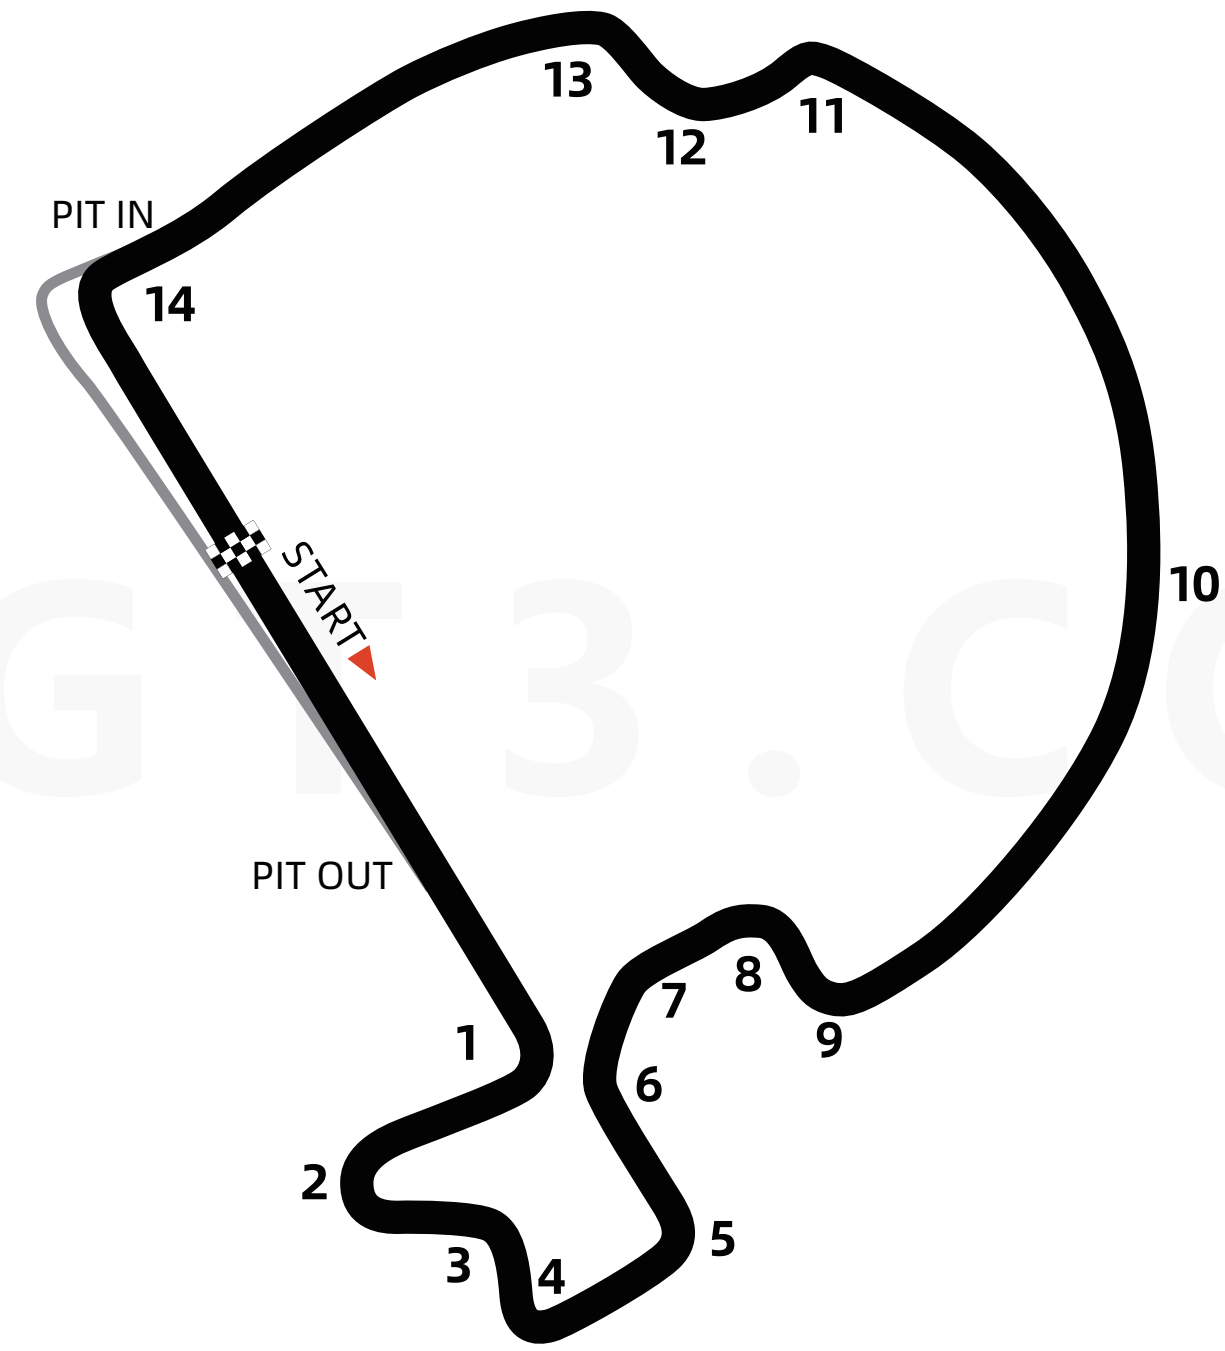

# 进阶训练版赛道图 - 平潭街道赛(2023)

Advanced Training Version Track Map - Pingtan Street Circuit(2023)

车手姓名: \_\_\_\_\_ 活动名称: \_\_\_\_\_  
 Driver : \_\_\_\_\_ Event or Race: \_\_\_\_\_  
 日期&时间: \_\_\_\_\_ 最快圈速: \_\_\_\_\_  
 Date & Time: \_\_\_\_\_ Lap Time: \_\_\_\_\_

Lap No.01 _____	Lap No.08 _____
Lap No.02 _____	Lap No.09 _____
Lap No.03 _____	Lap No.10 _____
Lap No.04 _____	Lap No.11 _____
Lap No.05 _____	Lap No.12 _____
Lap No.06 _____	Lap No.13 _____
Lap No.07 _____	Lap No.14 _____

	T1	T2	T3	T4	T5	T6	T7	T8	T9	T10	T11	T12	T13	T14
Gear														
Brake Point														

Notes

参考: 本赛道圈速	Reference: Lap time of this circuit
车型 Car Model	圈速 Lap Time
Mygale M14-F4	01:18.356