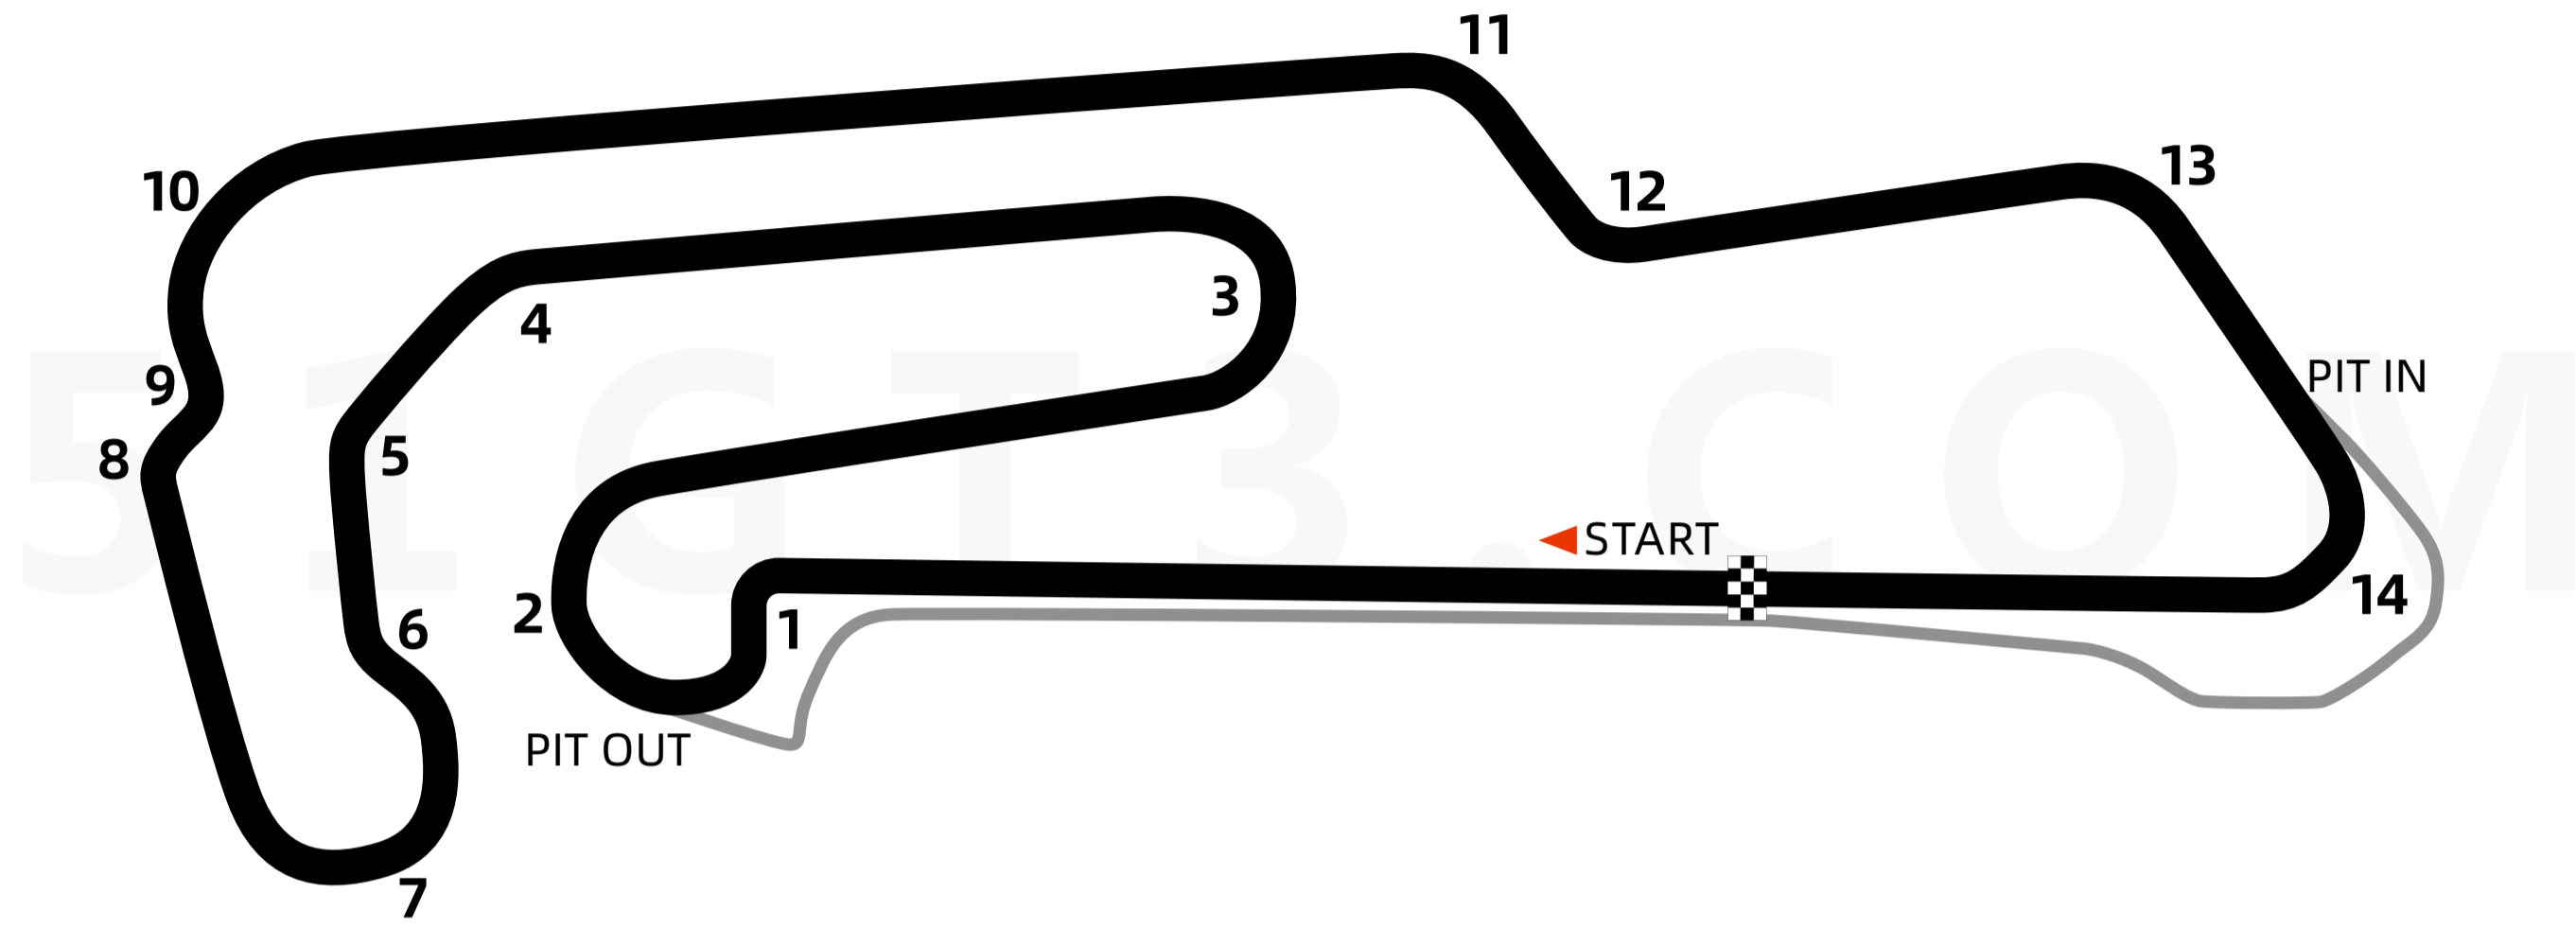

# 进阶训练版赛道图 - 奥舍尔斯莱本赛车场

Advanced Training Version Track Map - Motorsport Arena Oschersleben

车手姓名: \_\_\_\_\_ 活动名称: \_\_\_\_\_  
 Driver : \_\_\_\_\_ Event or Race: \_\_\_\_\_

日期&时间: \_\_\_\_\_ 最快圈速: \_\_\_\_\_  
 Date & Time: \_\_\_\_\_ Lap Time: \_\_\_\_\_

Lap No.01 _____	Lap No.08 _____
Lap No.02 _____	Lap No.09 _____
Lap No.03 _____	Lap No.10 _____
Lap No.04 _____	Lap No.11 _____
Lap No.05 _____	Lap No.12 _____
Lap No.06 _____	Lap No.13 _____
Lap No.07 _____	Lap No.14 _____

	T1	T2	T3	T4	T5	T6	T7	T8	T9	T10	T11	T12	T13	T14
Gear														
Brake Point														

Notes

参考: 本赛道圈速		Reference: Lap time of this circuit	
车型	Car Model	圈速	Lap Time
	BMW M3 DTM (E92)	1:21.255	
	BMW M6 GT3	1:26.850	
	SEAT León TCR	1:35.557	