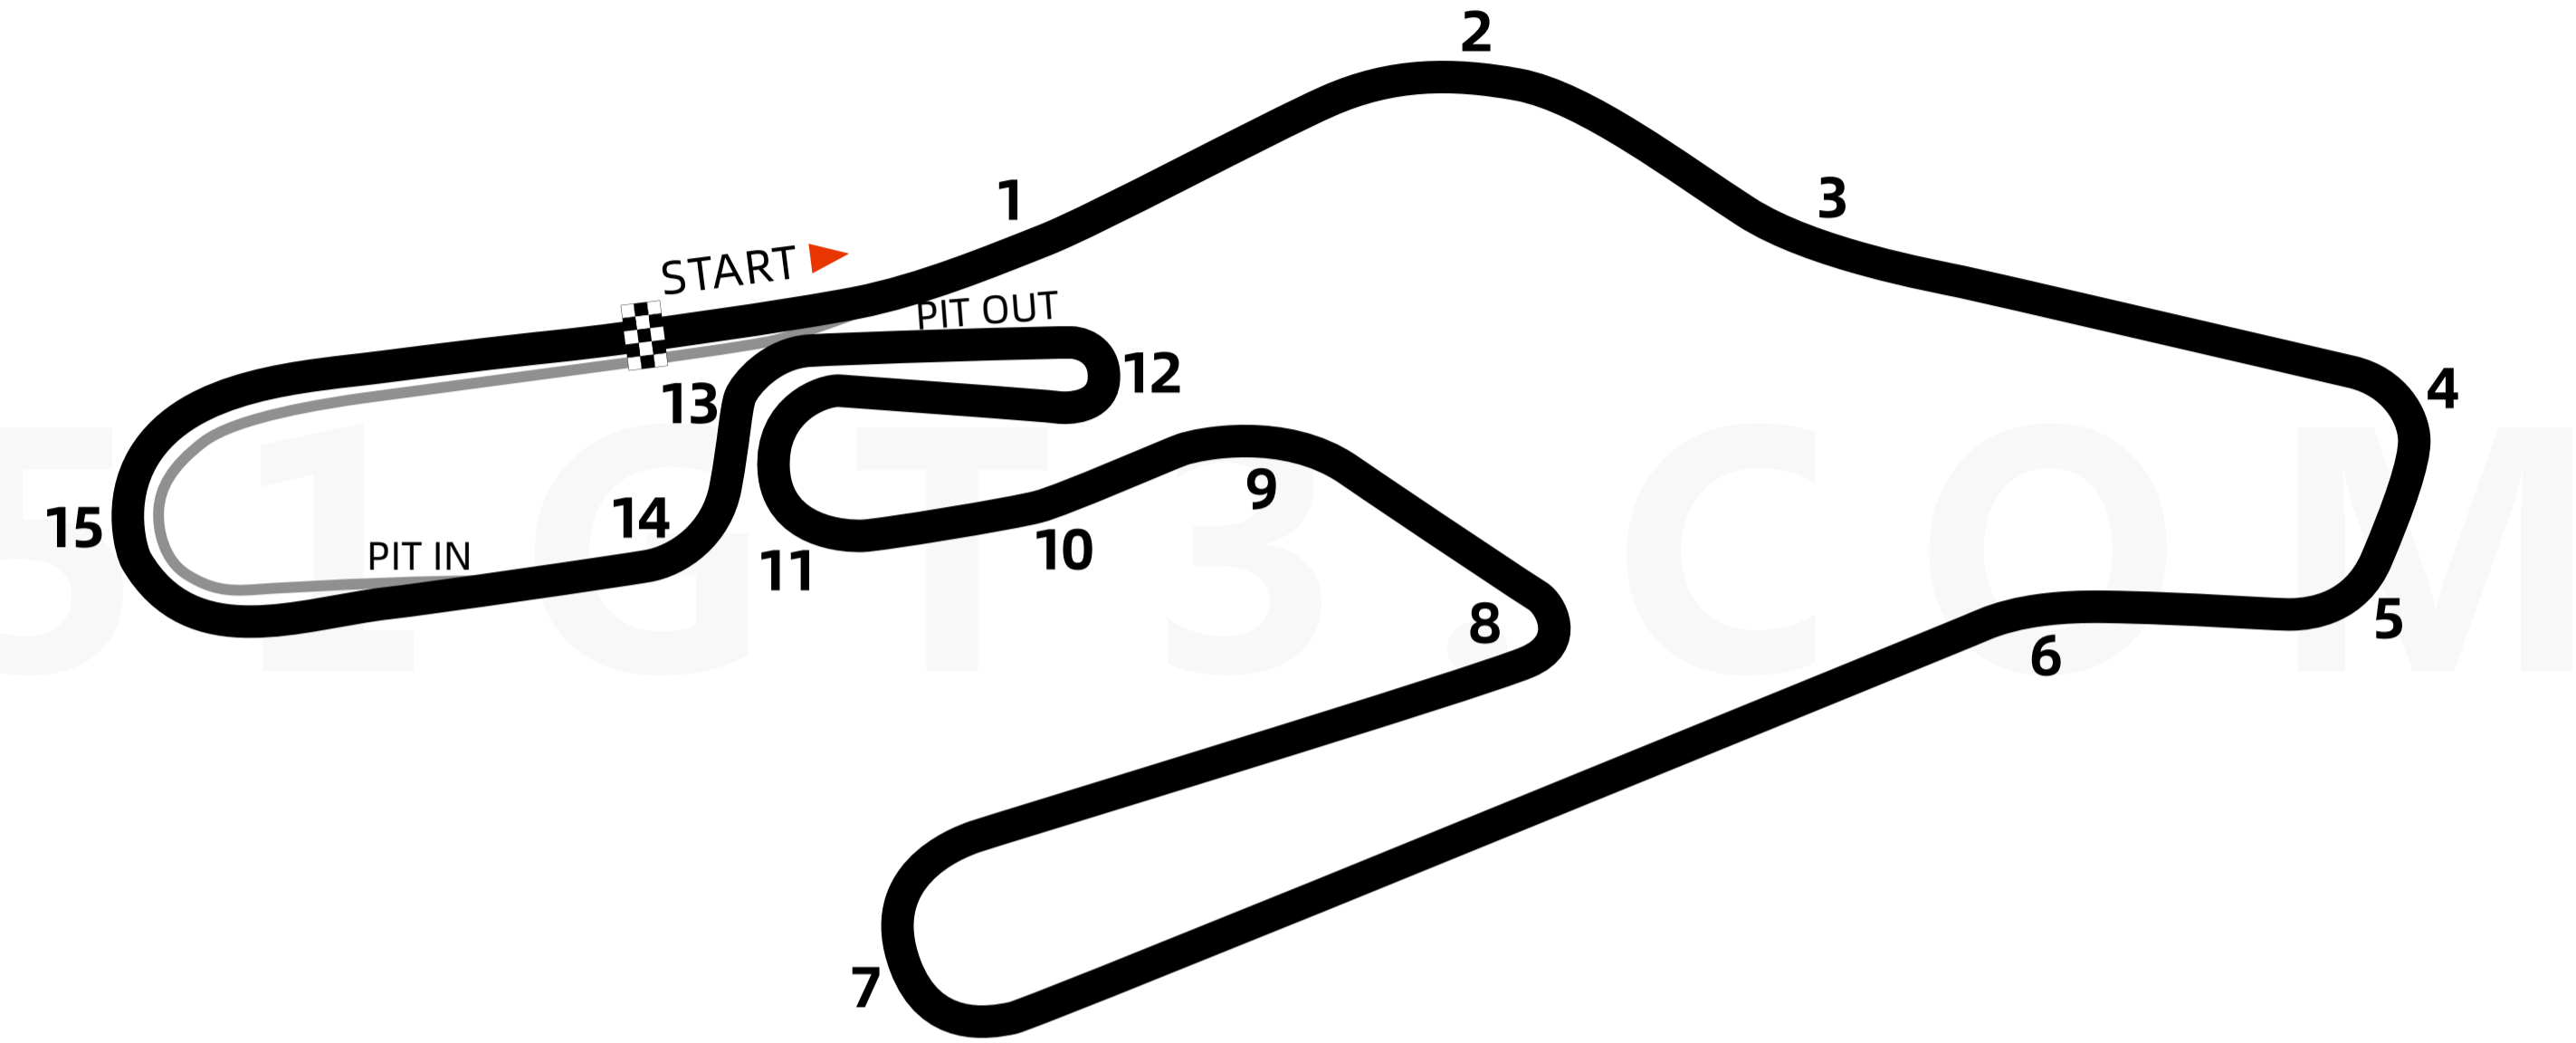

进阶训练版赛道图 - 瓦莱伦加赛道

Advanced Training Version Track Map - Autodromo Vallelunga Piero Taruffi

车手姓名: _____ 活动名称: _____
 Driver : _____ Event or Race: _____

日期&时间: _____ 最快圈速: _____
 Date & Time: _____ Lap Time: _____

Lap No.01 _____	Lap No.08 _____
Lap No.02 _____	Lap No.09 _____
Lap No.03 _____	Lap No.10 _____
Lap No.04 _____	Lap No.11 _____
Lap No.05 _____	Lap No.12 _____
Lap No.06 _____	Lap No.13 _____
Lap No.07 _____	Lap No.14 _____

	T1	T2	T3	T4	T5	T6	T7	T8	T9	T10	T11	T12	T13	T14	T15
Gear															
Brake Point															

Notes

参考: 本赛道圈速 Reference: Lap time of this circuit

车型 Car Model	圈速 Lap Time
Ferrari 488 GT3	1:31.605
Porsche 911 (991 II) GT3 Cup	1:34.251
Audi RS 3 LMS TCR	1:40.922