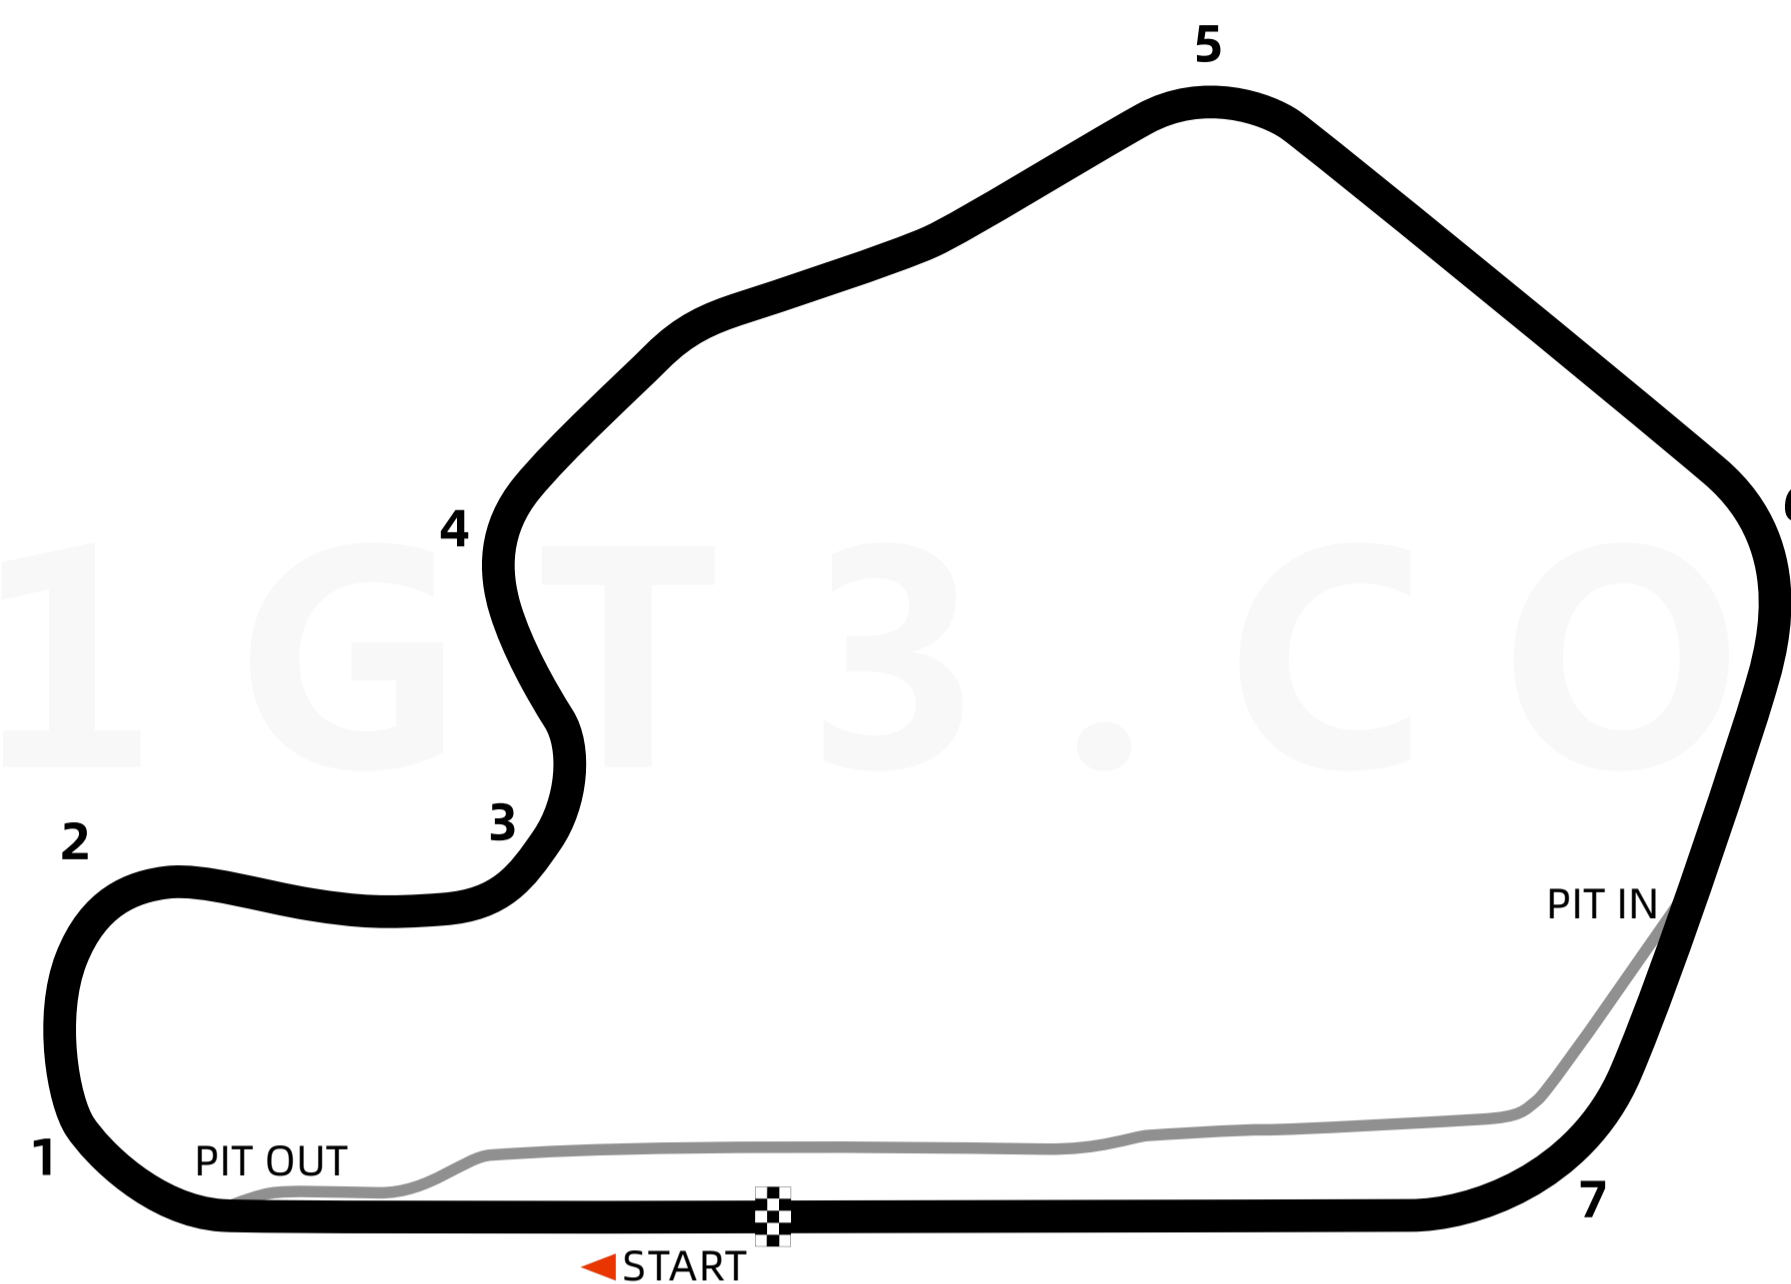

## 进阶训练版赛道图 - 石灰岩公园赛道

Advanced Training Version Track Map - Lime Rock Park

车手姓名: \_\_\_\_\_ 活动名称: \_\_\_\_\_  
Driver : \_\_\_\_\_ Event or Race: \_\_\_\_\_

日期&时间: \_\_\_\_\_ 最快圈速: \_\_\_\_\_  
Date & Time: \_\_\_\_\_ Lap Time: \_\_\_\_\_

Lap No.01 _____	Lap No.08 _____
Lap No.02 _____	Lap No.09 _____
Lap No.03 _____	Lap No.10 _____
Lap No.04 _____	Lap No.11 _____
Lap No.05 _____	Lap No.12 _____
Lap No.06 _____	Lap No.13 _____
Lap No.07 _____	Lap No.14 _____

	T1	T2	T3	T4	T5	T6	T7
Gear							
Brake Point							

Notes

参考: 本赛道圈速 Reference: Lap time of this circuit

车型 Car Model	圈速 Lap Time
Porsche 911 RSR-19	0:50.746
Cadillac CTS-V.R	0:51.646
Porsche 718 Cayman GT4 RS Clubsport	0:54.077