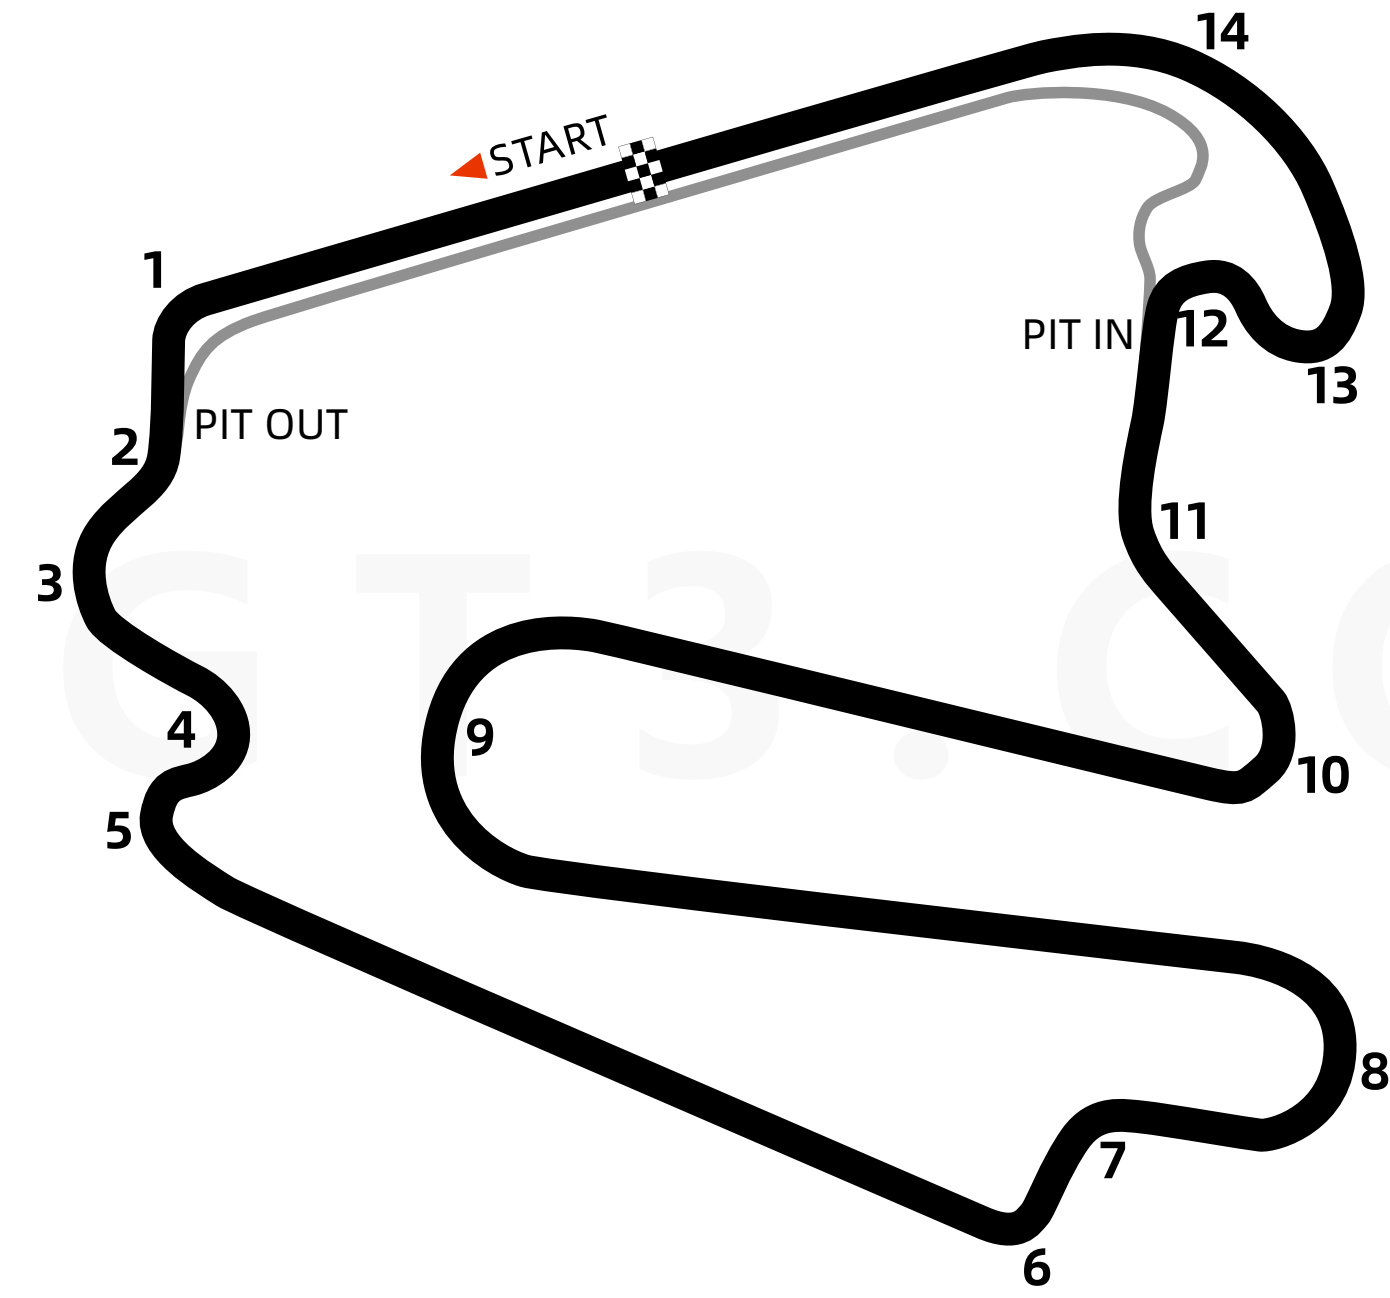

进阶训练版赛道图 - 卢萨蒂亚环赛道

Advanced Training Version Track Map - DEKRA Lausitzring

车手姓名: _____ 活动名称: _____
 Driver : _____ Event or Race: _____
 日期&时间: _____ 最快圈速: _____
 Date & Time: _____ Lap Time: _____

Lap No.01 _____	Lap No.08 _____
Lap No.02 _____	Lap No.09 _____
Lap No.03 _____	Lap No.10 _____
Lap No.04 _____	Lap No.11 _____
Lap No.05 _____	Lap No.12 _____
Lap No.06 _____	Lap No.13 _____
Lap No.07 _____	Lap No.14 _____

	T1	T2	T3	T4	T5	T6	T7	T8	T9	T10	T11	T12	T13	T14
Gear														
Brake Point														

Notes

参考: 本赛道圈速		Reference: Lap time of this circuit	
车型	Car Model	圈速	Lap Time
	BMW M4 DTM	1:39.395	
	BMW Alpina B6 GT3	1:44.739	
	Mercedes-AMG GT4	1:55.120	