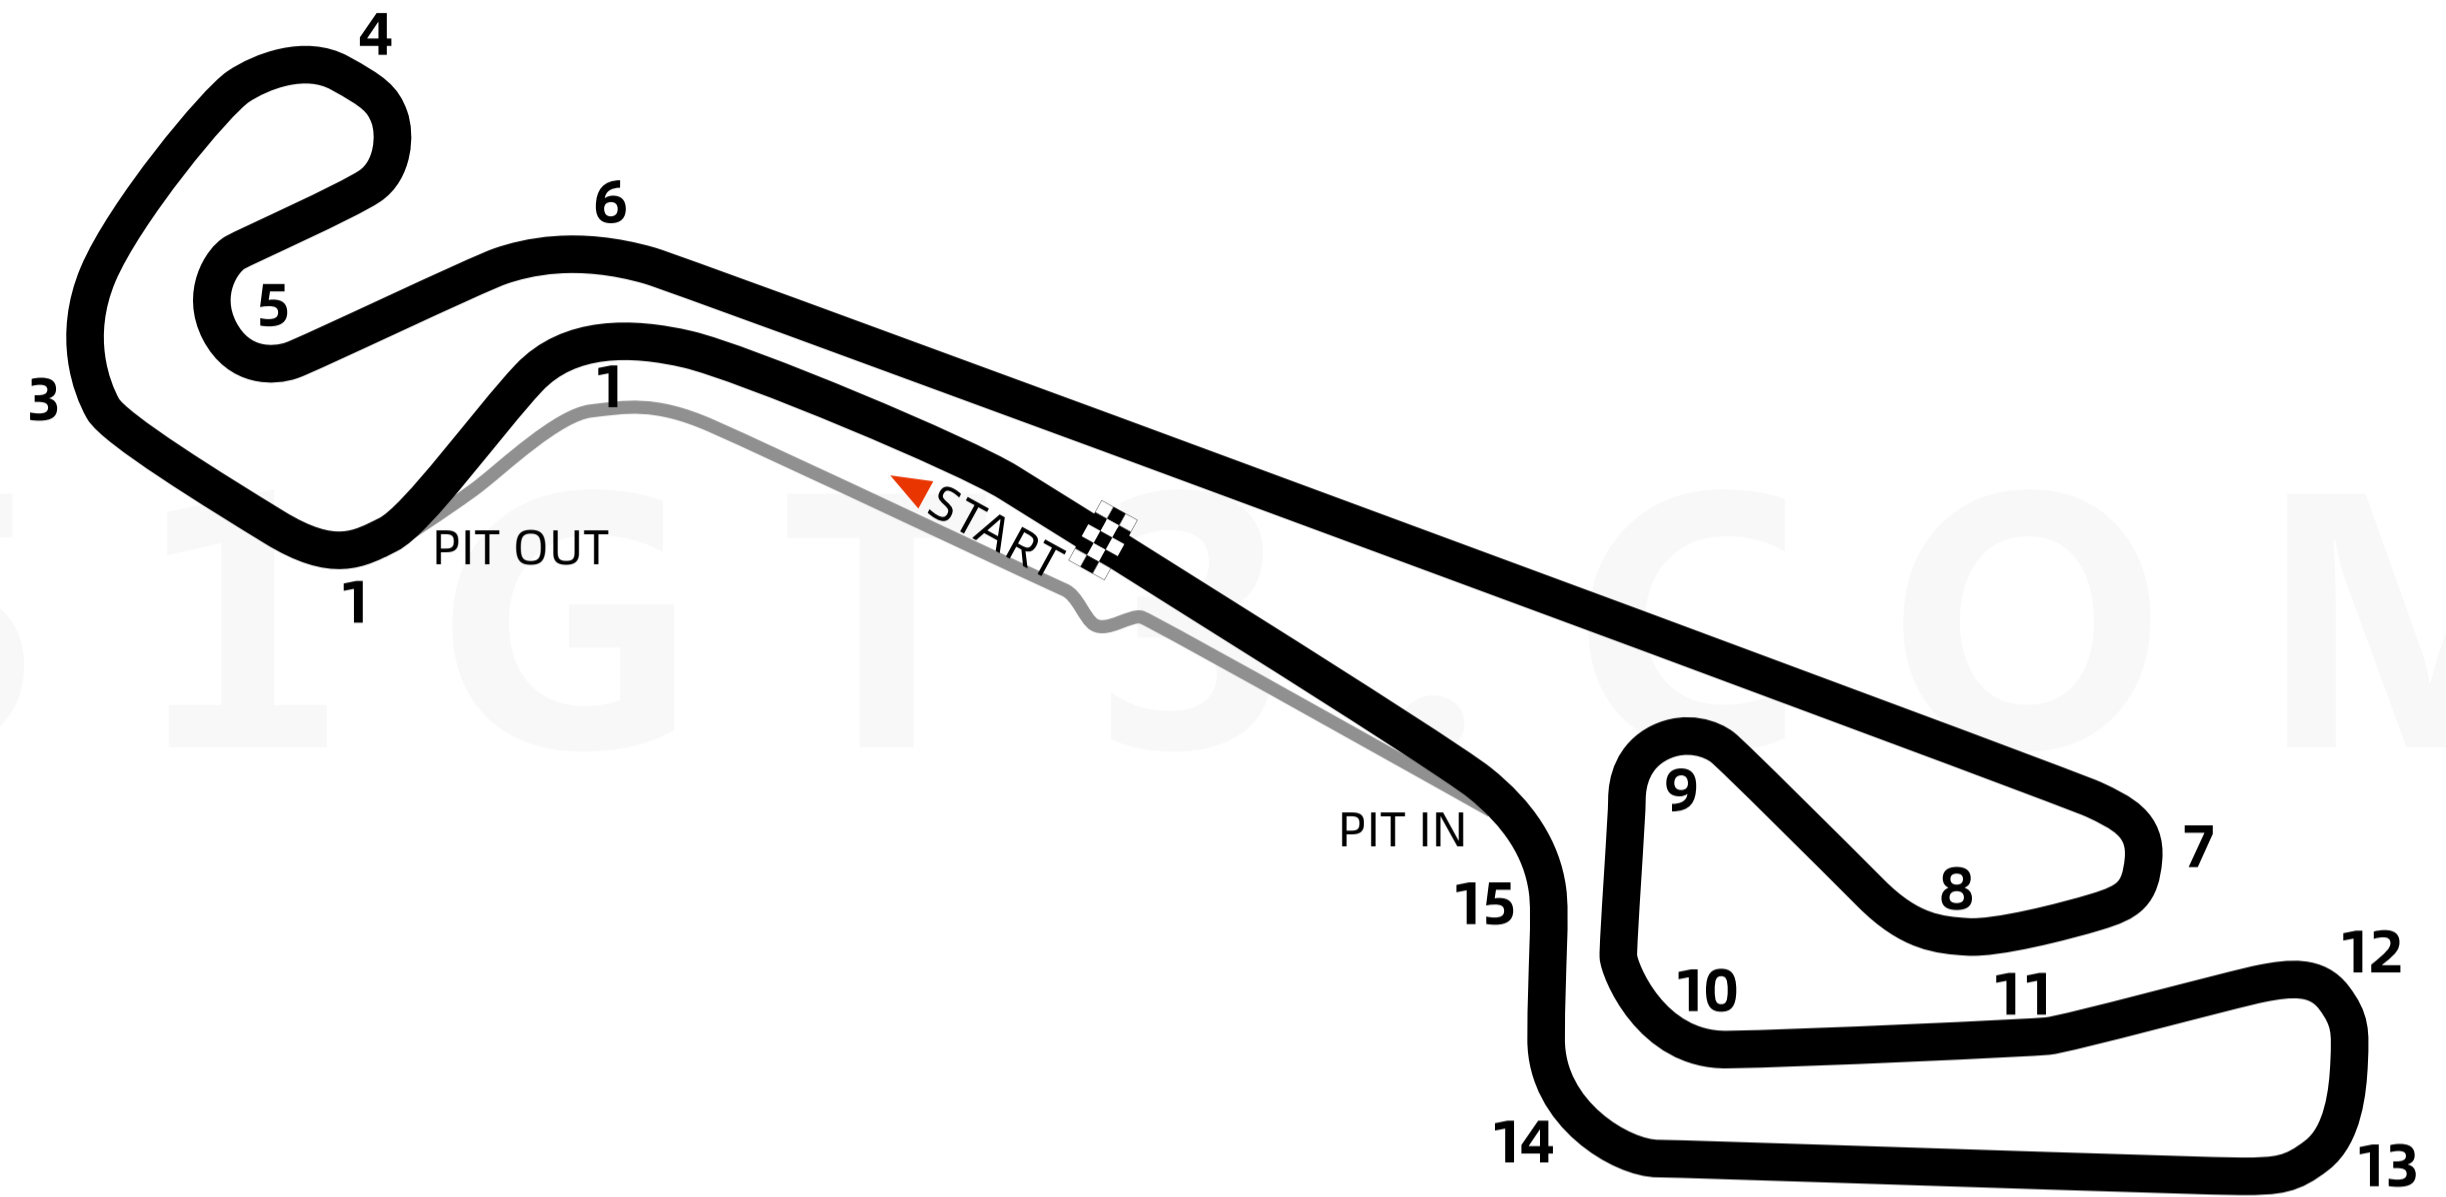

进阶训练版赛道图 - 诺加罗赛道

Advanced Training Version Track Map - Circuit Paul Armagnac

车手姓名: _____ 活动名称: _____
 Driver : _____ Event or Race: _____
 日期&时间: _____ 最快圈速: _____
 Date & Time: _____ Lap Time: _____

Lap No.01 _____	Lap No.08 _____
Lap No.02 _____	Lap No.09 _____
Lap No.03 _____	Lap No.10 _____
Lap No.04 _____	Lap No.11 _____
Lap No.05 _____	Lap No.12 _____
Lap No.06 _____	Lap No.13 _____
Lap No.07 _____	Lap No.14 _____

	T1	T2	T3	T4	T5	T6	T7	T8	T9	T10	T11	T12	T13	T14	T15
Gear															
Brake Point															

Notes

参考: 本赛道圈速 Reference: Lap time of this circuit

车型 Car Model	圈速 Lap Time
Tatuus FR2000	1:25.924
Audi R8 LMS ultra	1:26.982
Mercedes-AMG GT4	1:32.600