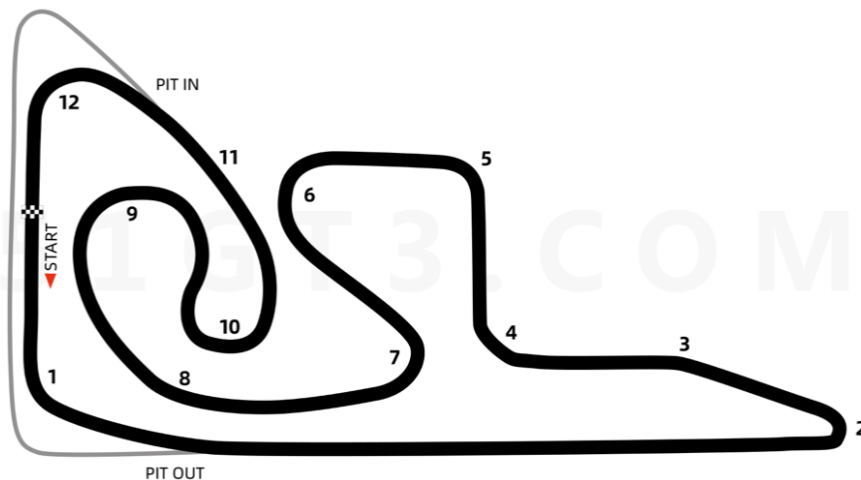

进阶训练版赛道图 - 江苏万驰国际赛车场

Advanced Training Version Track Map - Jiangsu Wanchi International Circuit

车手姓名: _____ 活动名称: _____
 Driver : _____ Event or Race: _____

日期&时间: _____ 最快圈速: _____
 Date & Time: _____ Lap Time: _____

Lap No.01 _____ Lap No.08 _____
 Lap No.02 _____ Lap No.09 _____
 Lap No.03 _____ Lap No.10 _____
 Lap No.04 _____ Lap No.11 _____
 Lap No.05 _____ Lap No.12 _____
 Lap No.06 _____ Lap No.13 _____
 Lap No.07 _____ Lap No.14 _____

	T1	T2	T3	T4	T5	T6	T7	T8	T9	T10	T11	T12
Gear												
Brake Point												

Notes

参考: 本赛道圈速 Reference: Lap time of this circuit

车型	Car Model	圈速	Lap Time
MG6 XPOWER TCR		1:08.254	
Lynk&Co 03 TCR		1:08.537	
Audi RS3 LMS TCR SEQ		1:08.983	