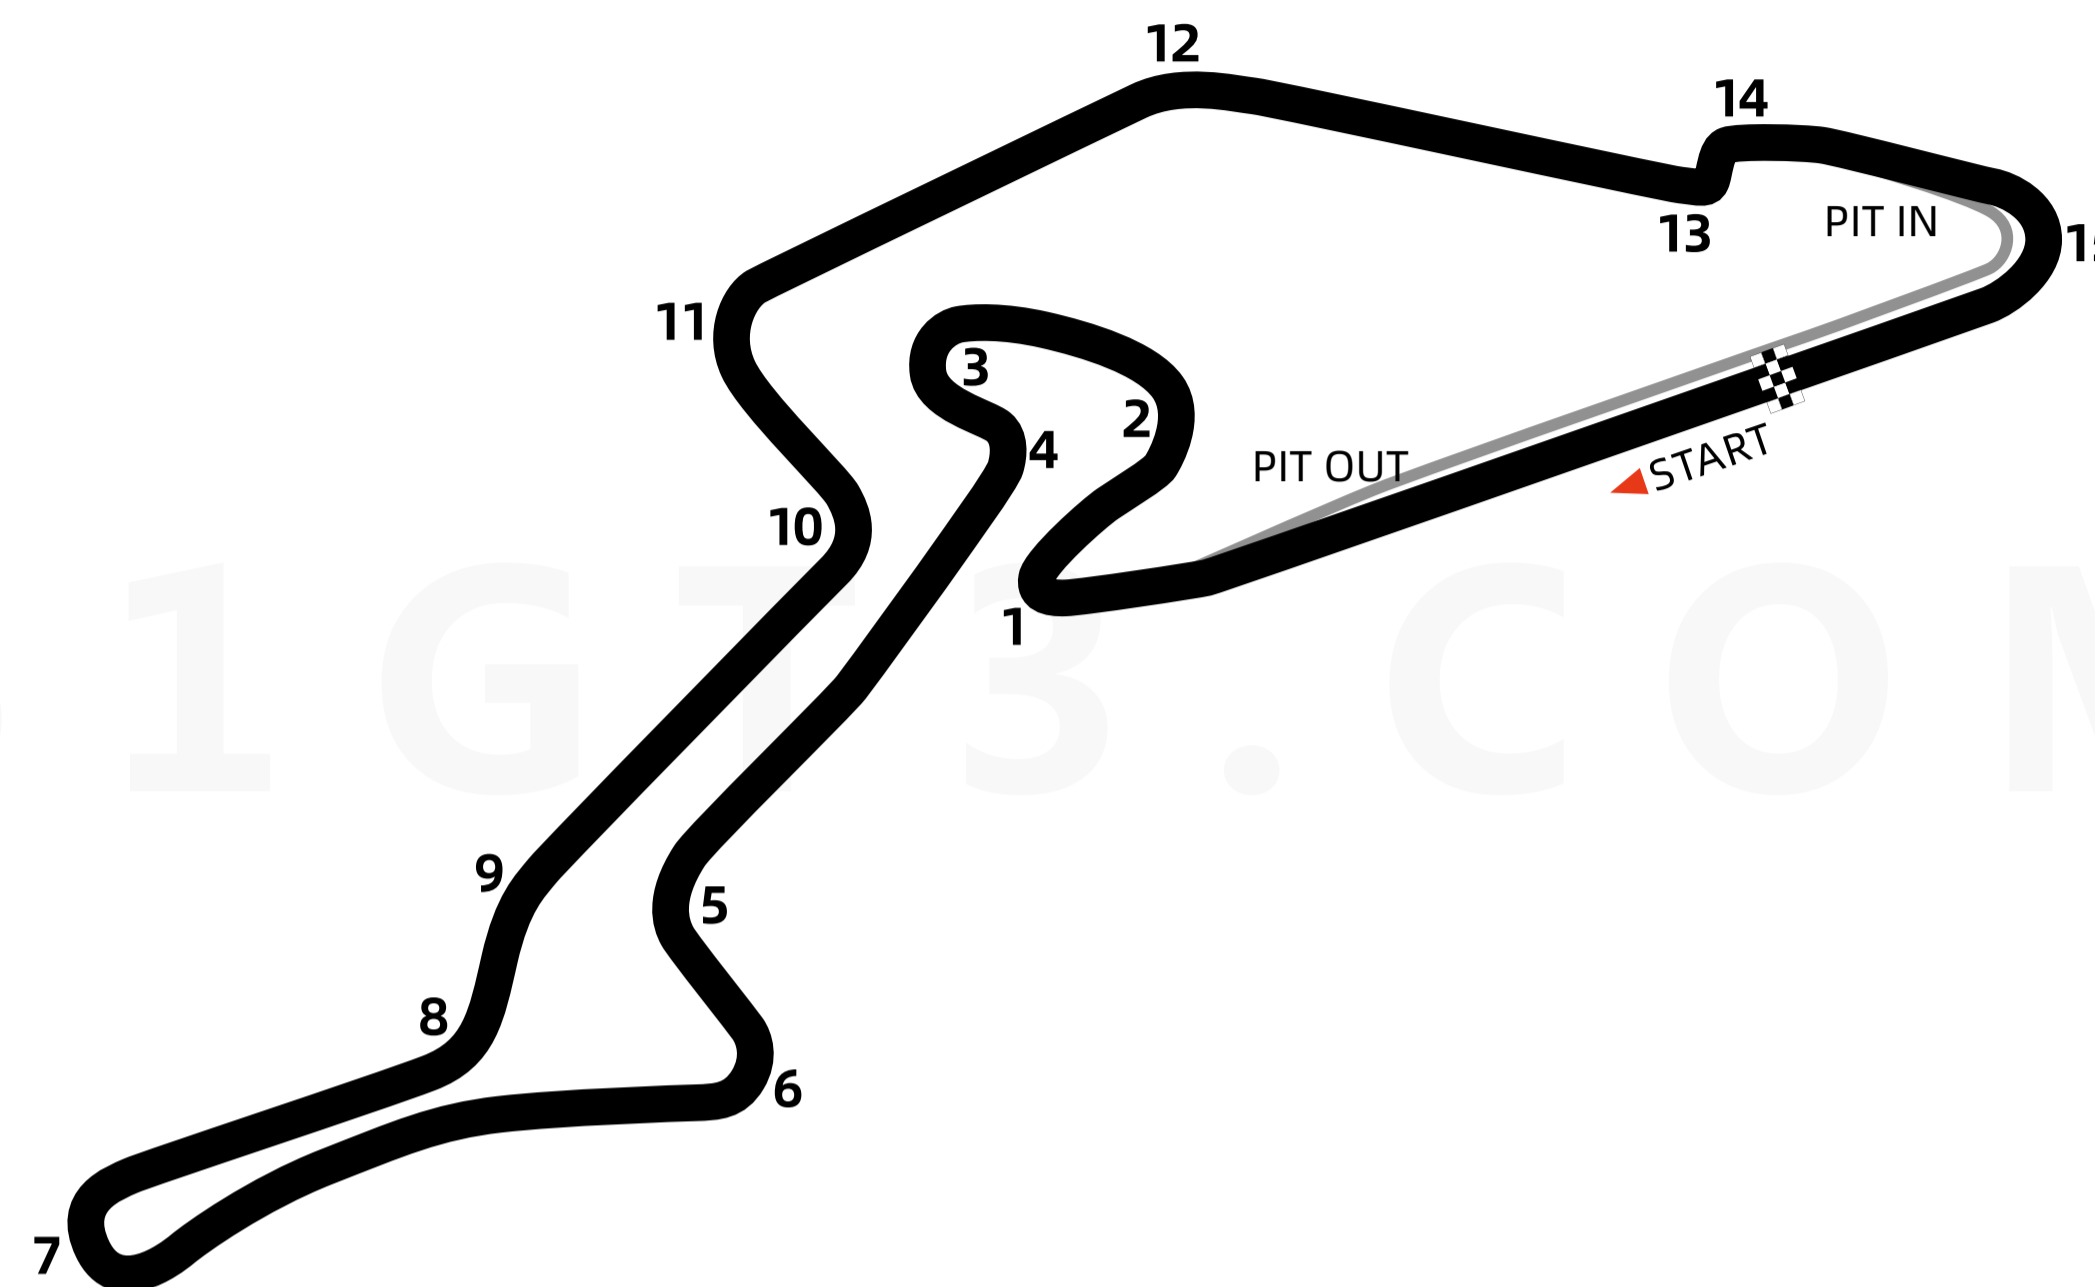

进阶训练版赛道图 - 纽伯格林赛道

Advanced Training Version Track Map - Nürburgring Grand Prix Circuit

车手姓名: _____ 活动名称: _____
 Driver : _____ Event or Race: _____

日期&时间: _____ 最快圈速: _____
 Date & Time: _____ Lap Time: _____

Lap No.01 _____	Lap No.08 _____
Lap No.02 _____	Lap No.09 _____
Lap No.03 _____	Lap No.10 _____
Lap No.04 _____	Lap No.11 _____
Lap No.05 _____	Lap No.12 _____
Lap No.06 _____	Lap No.13 _____
Lap No.07 _____	Lap No.14 _____

	T1	T2	T3	T4	T5	T6	T7	T8	T9	T10	T11	T12	T13	T14	T15
Gear															
Brake Point															

Notes

参考: 本赛道圈速 Reference: Lap time of this circuit

车型 Car Model	圈速 Lap Time
Lamborghini Huracán GT3 Evo	1:55.832
Porsche 911 RSR (2017)	1:55.962
Ferrari 488 Challenge Evo	2:02.287