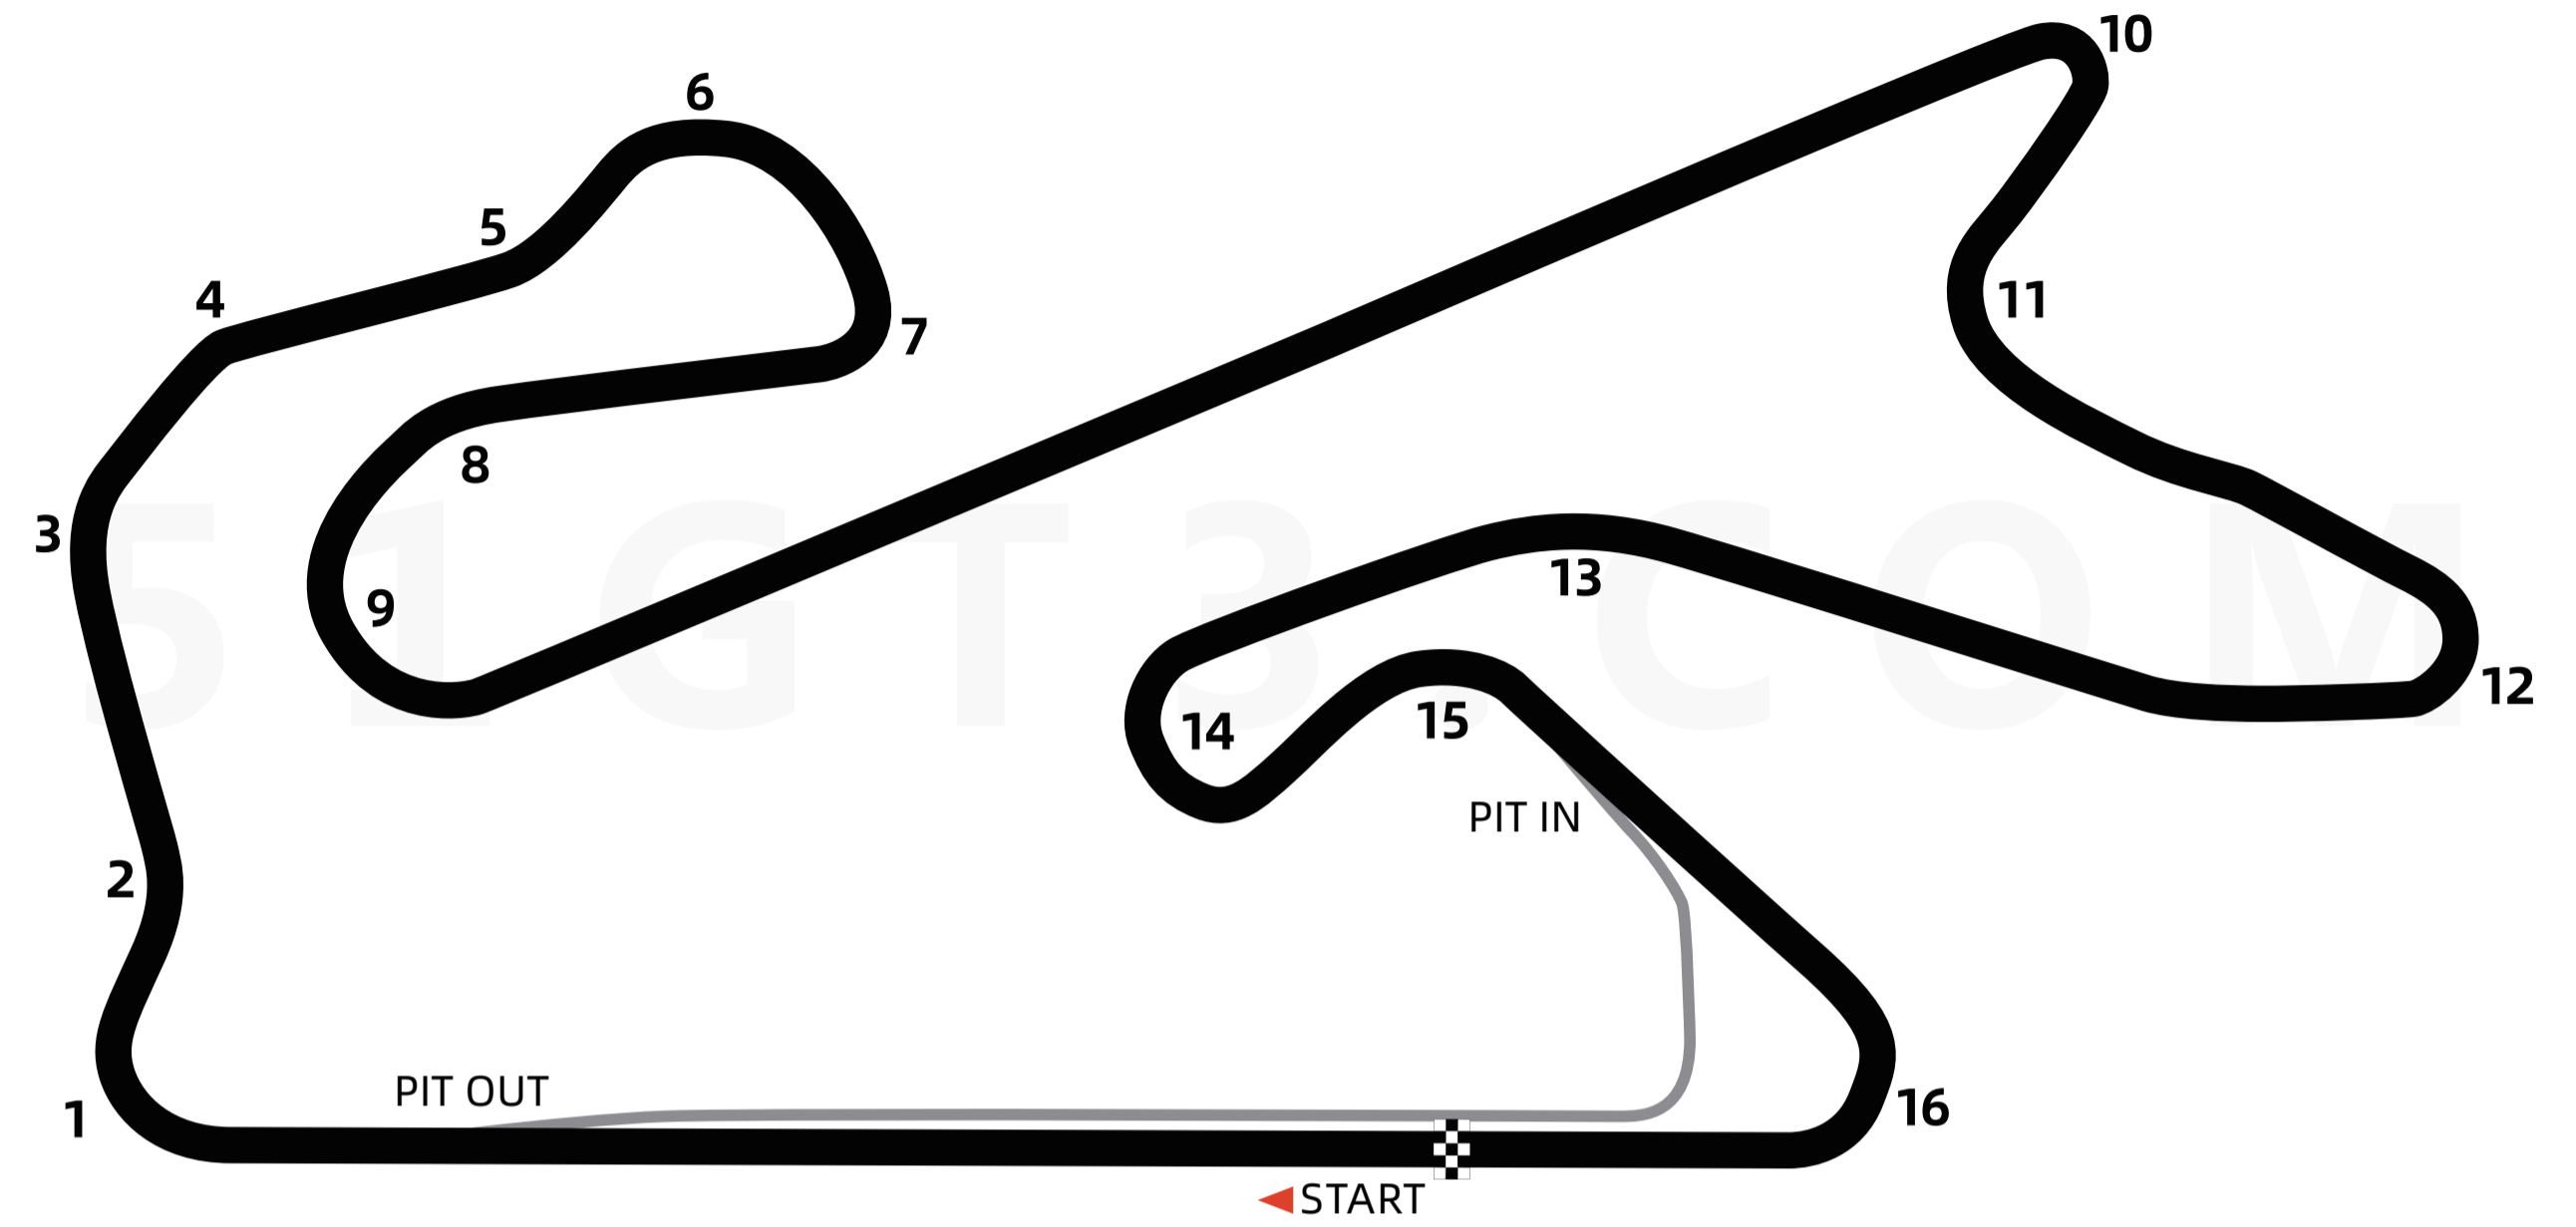

进阶训练版赛道图 - 迪拜赛车场-大奖赛布局

Advanced Training Version Track Map - Dubai Autodrome-Grand Prix Course

车手姓名: _____ 活动名称: _____
 Driver : _____ Event or Race: _____

日期&时间: _____ 最快圈速: _____
 Date & Time: _____ Lap Time: _____

Lap No.01 _____	Lap No.08 _____
Lap No.02 _____	Lap No.09 _____
Lap No.03 _____	Lap No.10 _____
Lap No.04 _____	Lap No.11 _____
Lap No.05 _____	Lap No.12 _____
Lap No.06 _____	Lap No.13 _____
Lap No.07 _____	Lap No.14 _____

	T1	T2	T3	T4	T5	T6	T7	T8	T9	T10	T11	T12	T13	T14	T15	T16
Gear																
Brake Point																

Notes

参考: 本赛道圈速 Reference: Lap time of this circuit	
车型 Car Model	圈速 Lap Time
McLaren 720S GT3	1:56.358
Ferrari 488 Challenge Evo	2:02.552
Porsche 718 Cayman GT4 Clubsport	2:09.019