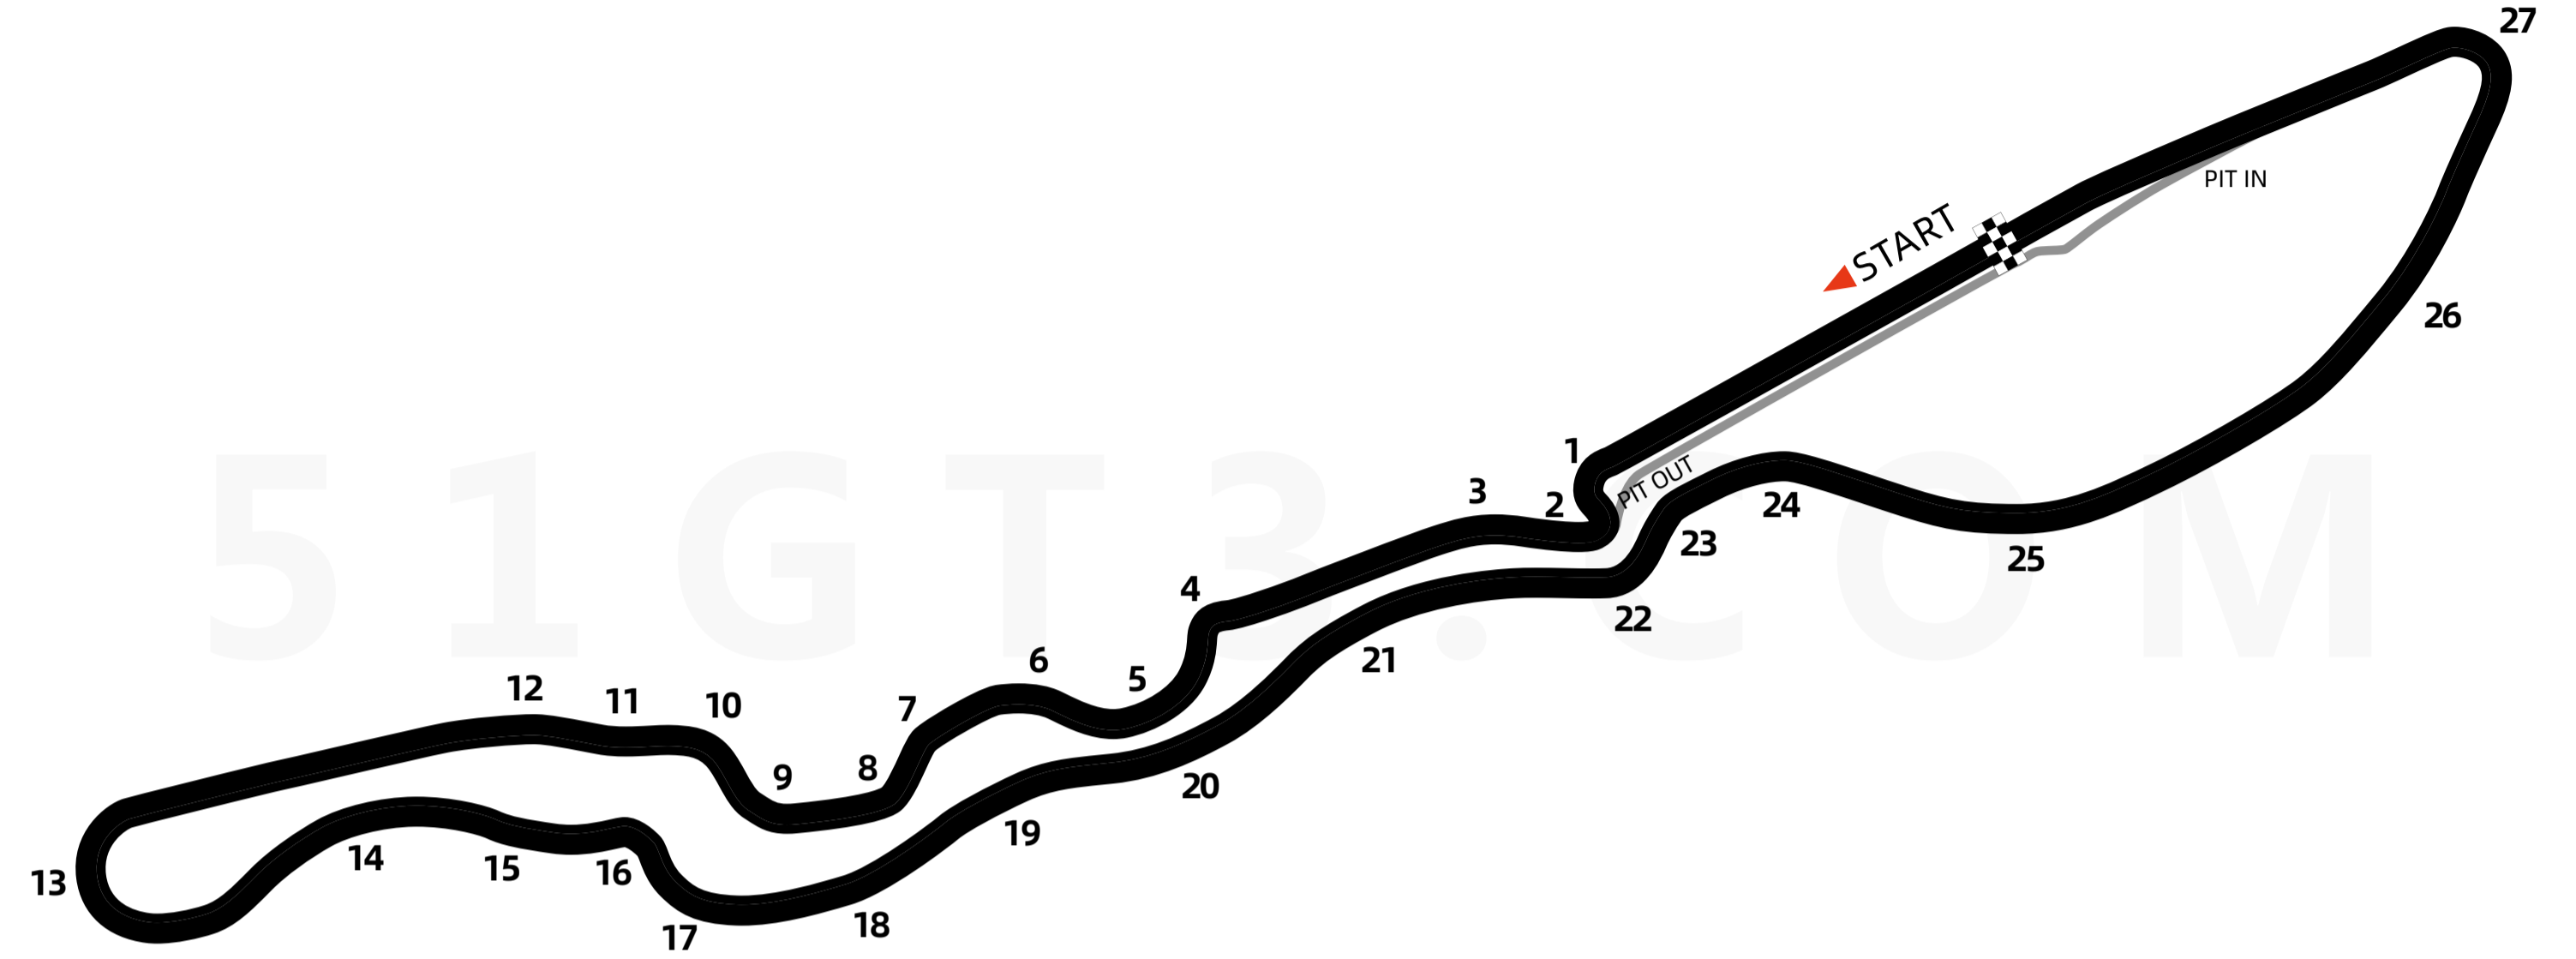

# 进阶训练版赛道图 - 吉达滨海街道赛

Advanced Training Version Track Map - Jeddah Corniche Circuit

车手姓名: \_\_\_\_\_ 活动名称: \_\_\_\_\_  
 Driver : \_\_\_\_\_ Event or Race: \_\_\_\_\_

日期&时间: \_\_\_\_\_ 最快圈速: \_\_\_\_\_  
 Date & Time: \_\_\_\_\_ Lap Time: \_\_\_\_\_

Lap No.01 _____	Lap No.08 _____
Lap No.02 _____	Lap No.09 _____
Lap No.03 _____	Lap No.10 _____
Lap No.04 _____	Lap No.11 _____
Lap No.05 _____	Lap No.12 _____
Lap No.06 _____	Lap No.13 _____
Lap No.07 _____	Lap No.14 _____

	T1	T2	T3	T4	T5	T6	T7	T8	T9	T10	T11	T12	T13	T14	T15	T16	T17	T18	T19	T20	T21	T22	T23	T24	T25	T26	T27
Gear																											
Brake Point																											

Notes

参考: 本赛道圈速 Reference: Lap time of this circuit	
车型 Car Model	圈速 Lap Time
Dallara F2 2018	1:43.098
Porsche 911 (992) GT3 Cup	2:03.645
Porsche 718 Cayman GT4 Clubsport	2:09.820