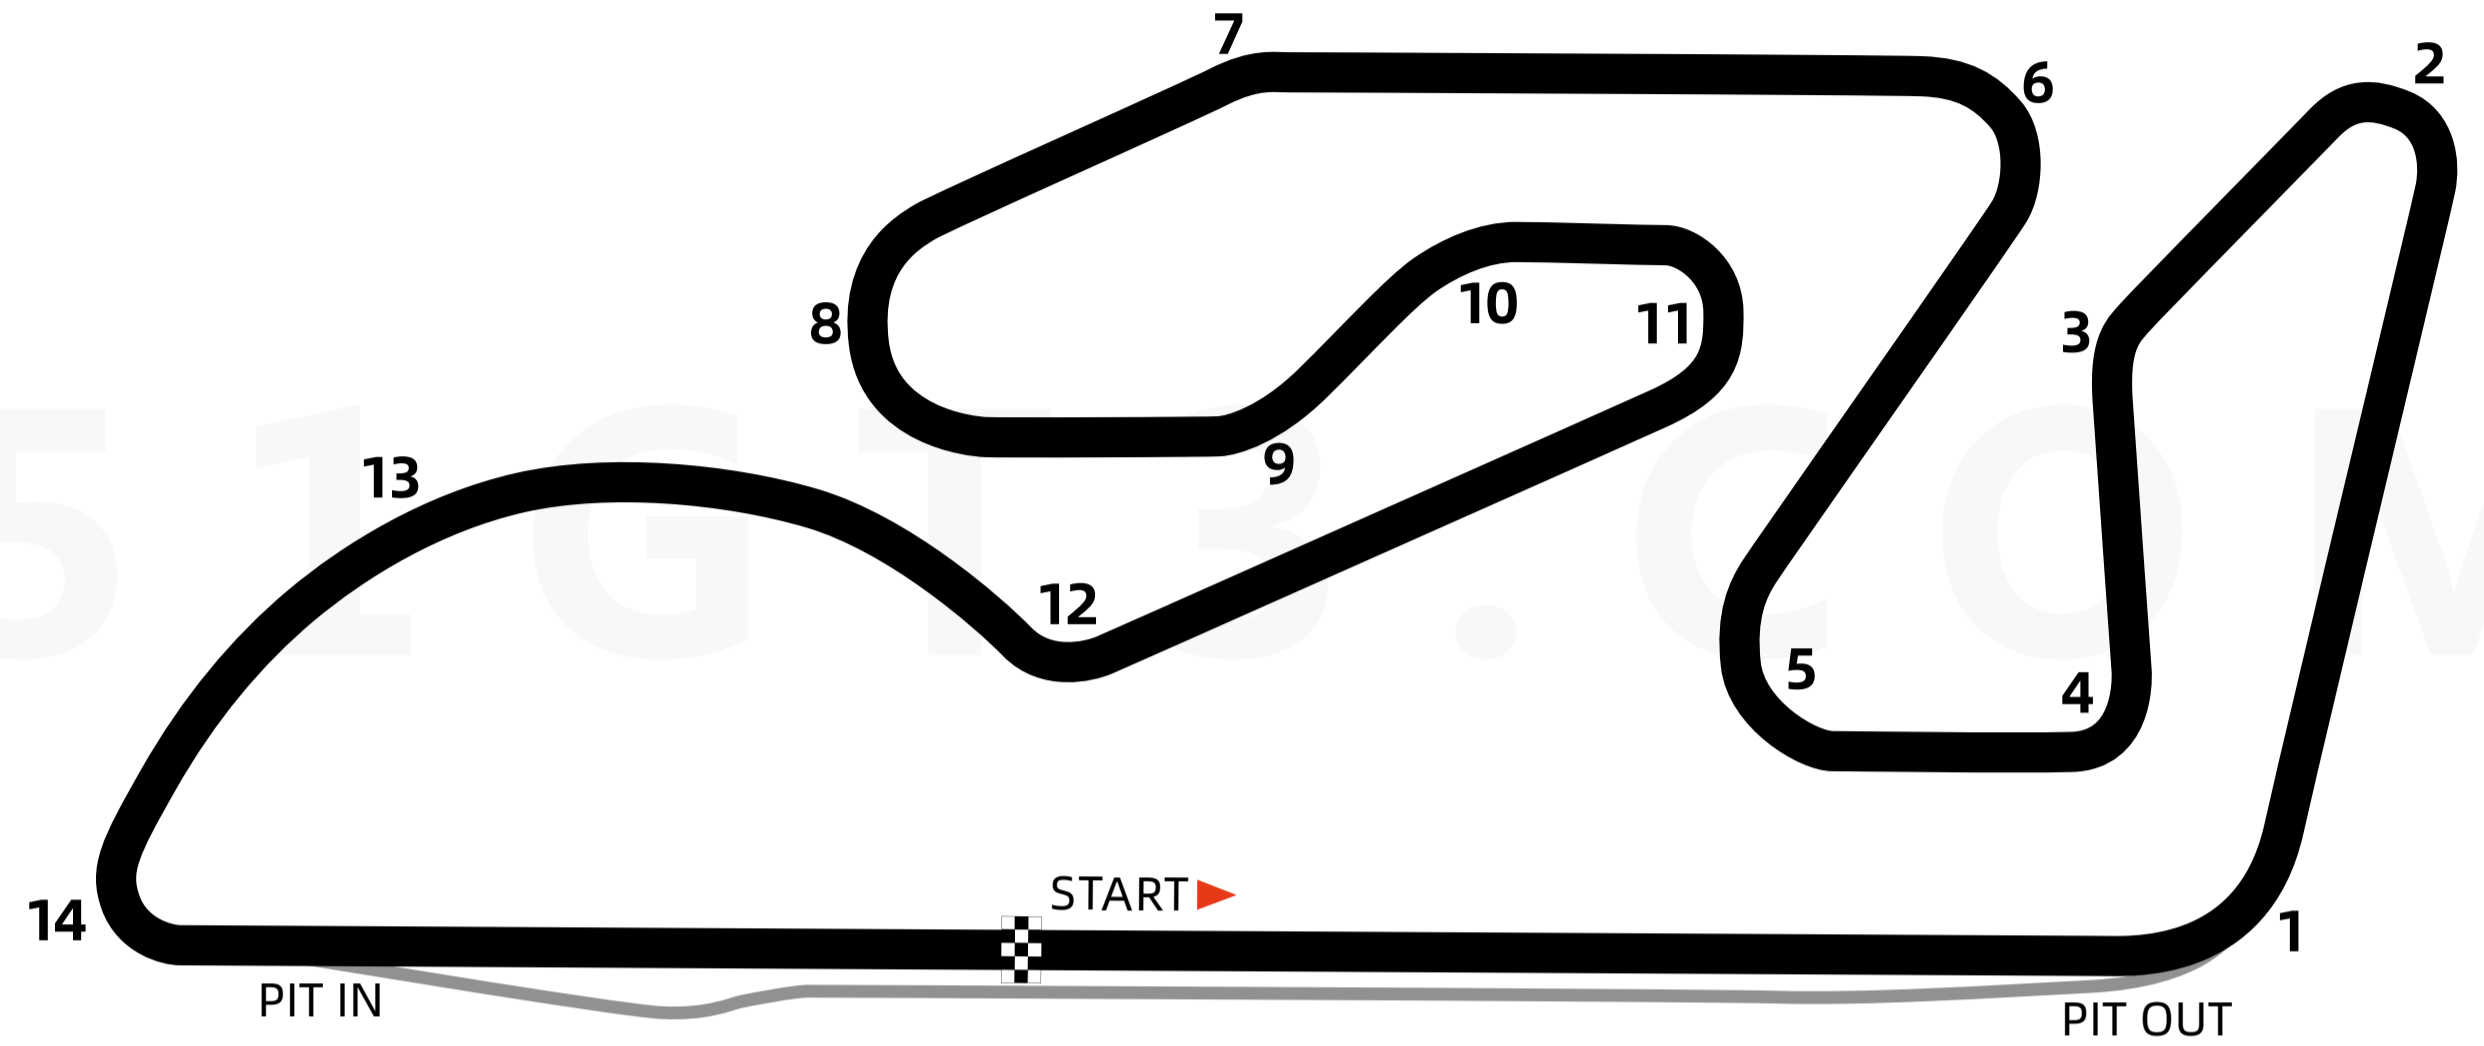

进阶训练版赛道图 - 里卡多-托莫赛道

Advanced Training Version Track Map - Circuit Ricardo Tormo

车手姓名: _____ 活动名称: _____
 Driver : _____ Event or Race: _____
 日期&时间: _____ 最快圈速: _____
 Date & Time: _____ Lap Time: _____

Lap No.01 _____	Lap No.08 _____
Lap No.02 _____	Lap No.09 _____
Lap No.03 _____	Lap No.10 _____
Lap No.04 _____	Lap No.11 _____
Lap No.05 _____	Lap No.12 _____
Lap No.06 _____	Lap No.13 _____
Lap No.07 _____	Lap No.14 _____

	T1	T2	T3	T4	T5	T6	T7	T8	T9	T10	T11	T12	T13	T14
Gear														
Brake Point														

Notes

参考: 本赛道圈速 Reference: Lap time of this circuit

车型 Car Model	圈速 Lap Time
Mercedes-AMG GT3 Evo	1:32.649
Audi R8 LMS GT2	1:35.414
Honda Civic Type R TCR (FK8)	1:42.275