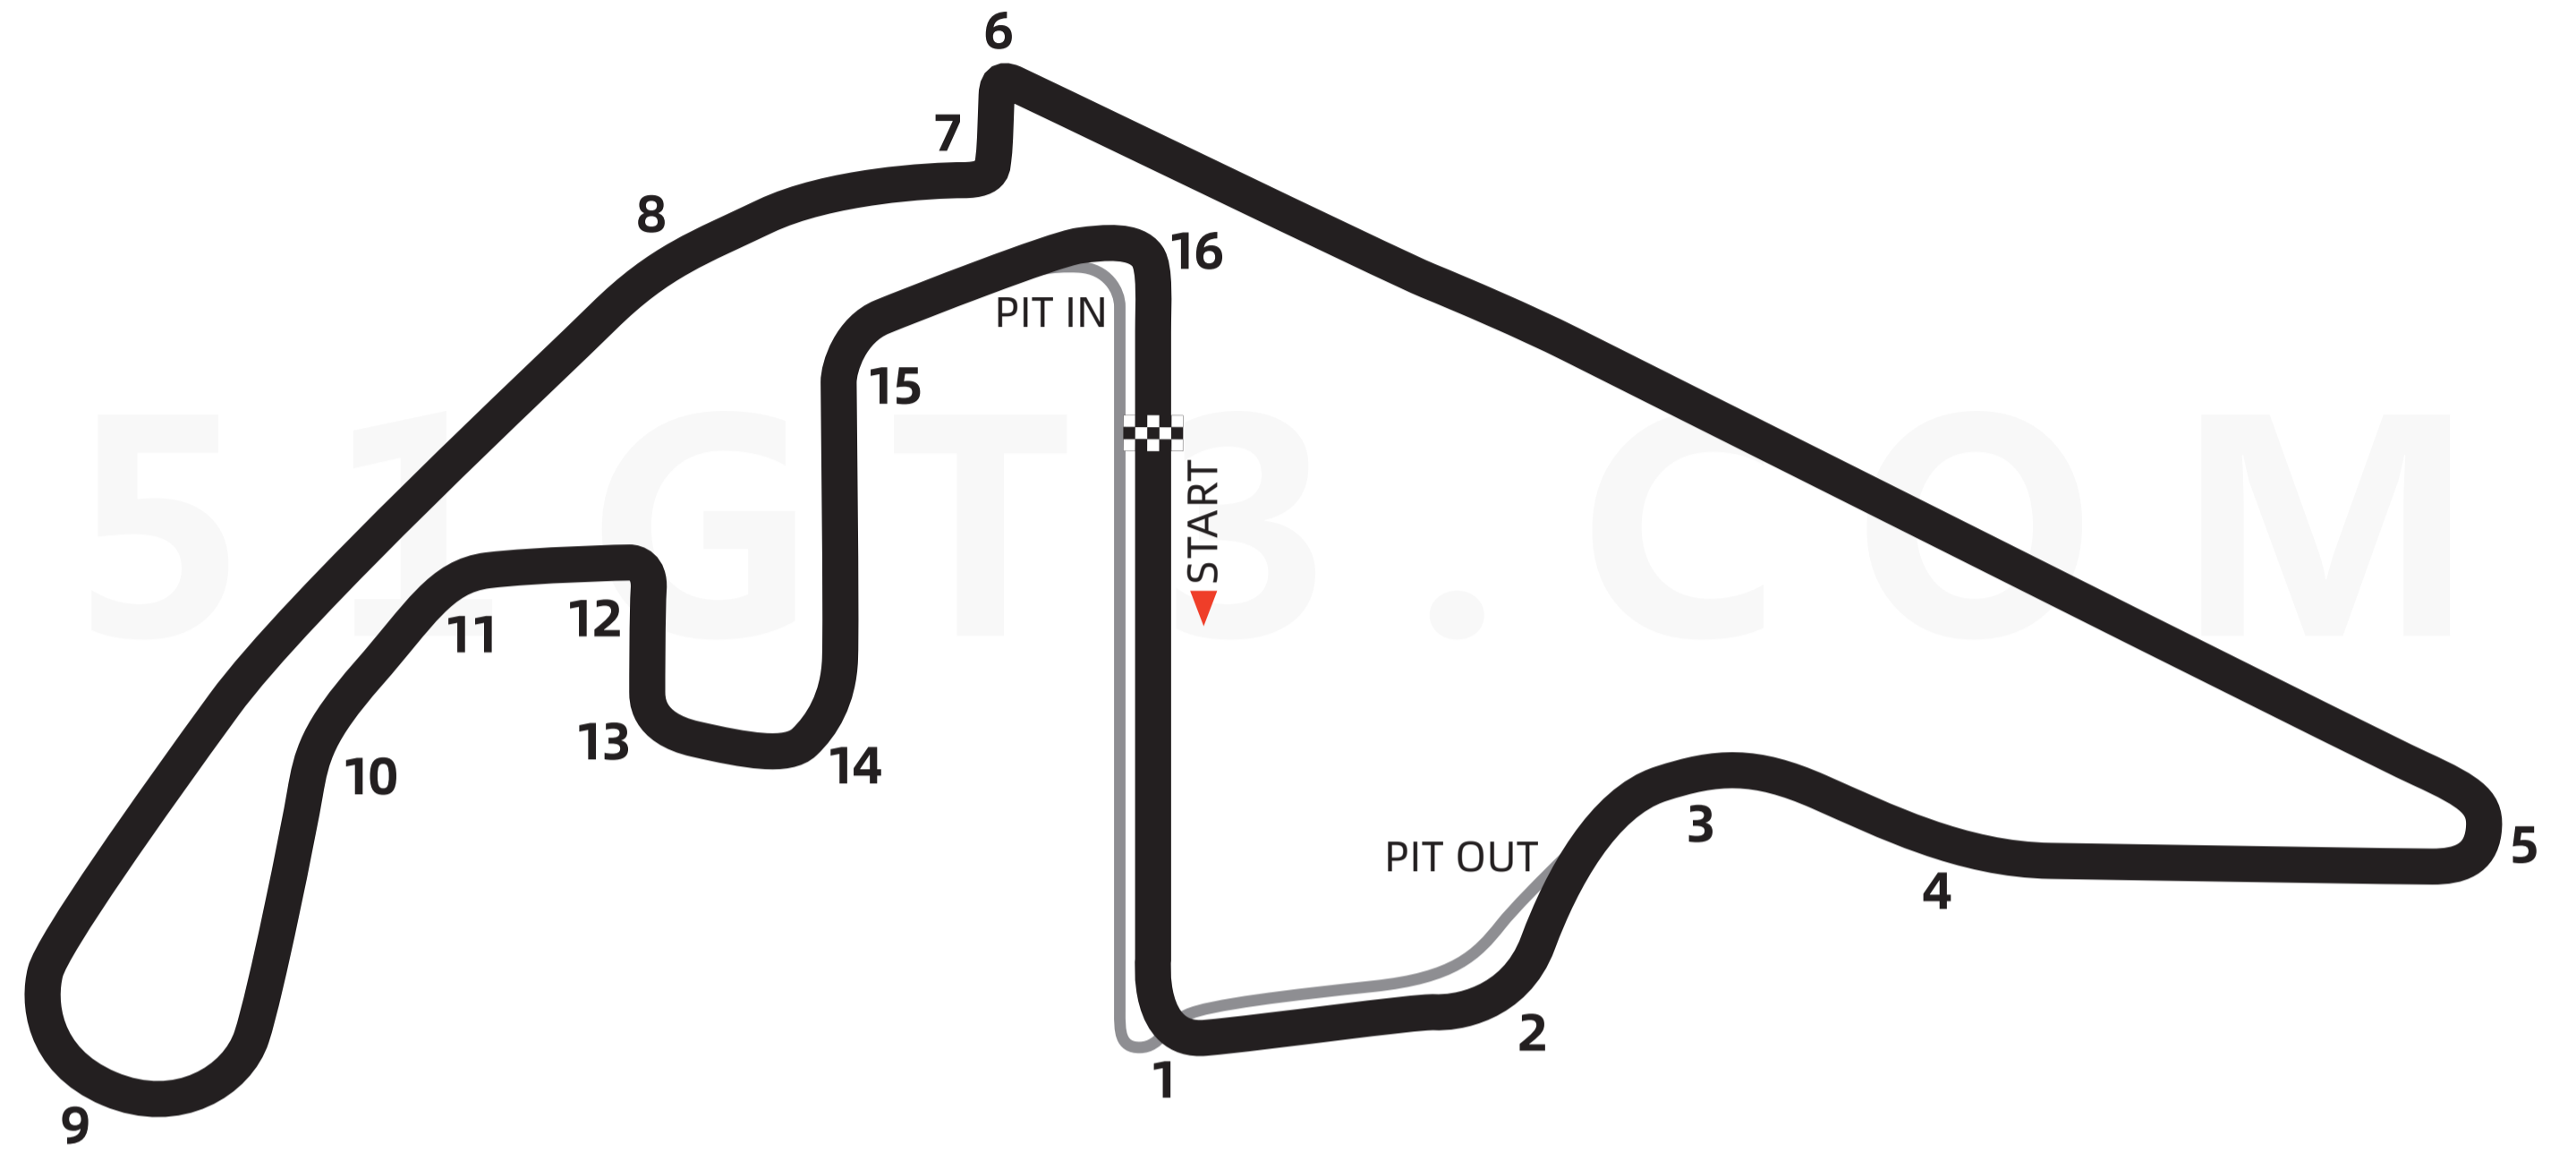

进阶训练版赛道图 - 亚斯码头赛道

Advanced Training Version Track Map - Yas Marina Circuit

车手姓名: _____ 活动名称: _____
 Driver : _____ Event or Race: _____
 日期&时间: _____ 最快圈速: _____
 Date & Time: _____ Lap Time: _____

Lap No.01 _____ Lap No.08 _____
 Lap No.02 _____ Lap No.09 _____
 Lap No.03 _____ Lap No.10 _____
 Lap No.04 _____ Lap No.11 _____
 Lap No.05 _____ Lap No.12 _____
 Lap No.06 _____ Lap No.13 _____
 Lap No.07 _____ Lap No.14 _____

	T1	T2	T3	T4	T5	T6	T7	T8	T9	T10	T11	T12	T13	T14	T15	T16
Gear																
Brake Point																

Notes

参考: 本赛道圈速 Reference: Lap time of this circuit

车型 Car Model	圈速 Lap Time
McLaren 720S GT3	1:51.985
Porsche 718 Cayman GT4 Clubsport	2:03.461
SEAT CUPRA León TCR	2:06.197