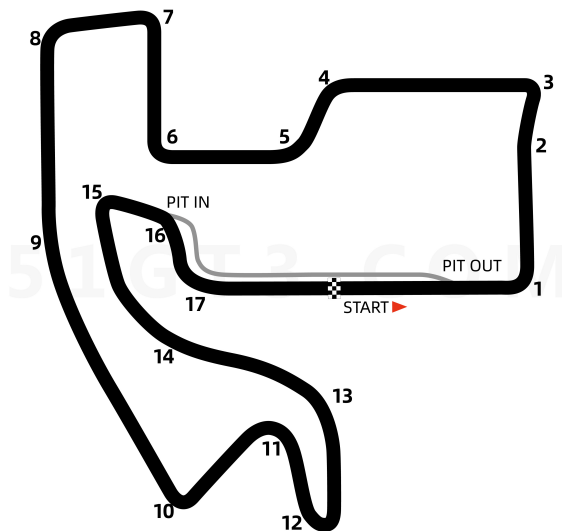

进阶训练版赛道图 - 秦皇岛首钢赛车谷

Advanced Training Version Track Map - Qinhuangdao Shougang Motorsport Valley

车手姓名: _____ 活动名称: _____
 Driver : _____ Event or Race: _____

日期&时间: _____ 最快圈速: _____
 Date & Time: _____ Lap Time: _____

Lap No.01 _____	Lap No.08 _____
Lap No.02 _____	Lap No.09 _____
Lap No.03 _____	Lap No.10 _____
Lap No.04 _____	Lap No.11 _____
Lap No.05 _____	Lap No.12 _____
Lap No.06 _____	Lap No.13 _____
Lap No.07 _____	Lap No.14 _____

	T1	T2	T3	T4	T5	T6	T7	T8	T9	T10	T11	T12	T13	T14	T15	T16	T17
Gear																	
Brake Point																	

Notes

参考: 本赛道圈速 Reference: Lap time of this circuit

车型 Car Model	圈速 Lap Time
Mercedes AMG GT3	1:34.193
BMW M6 GT3	1:34.379
McLaren 720S GT3	1:34.557