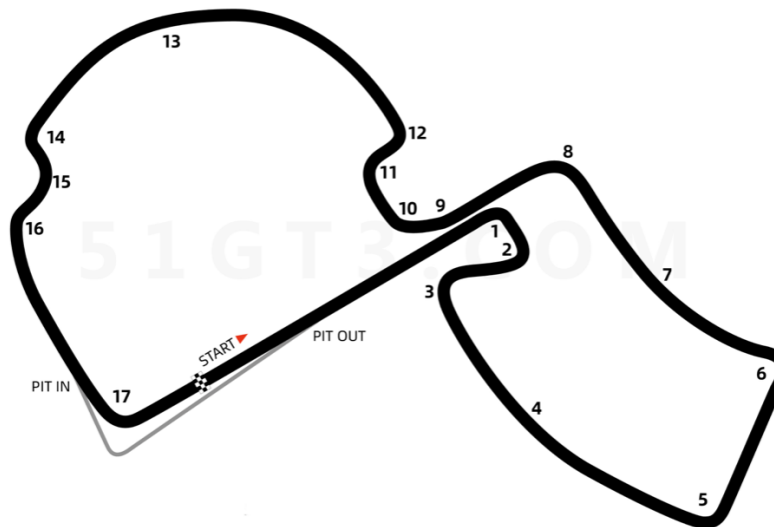

进阶训练版赛道图 - 平潭街道赛

Advanced Training Version Track Map - Pingtan Street Circuit

车手姓名: _____ 活动名称: _____
 Driver : _____ Event or Race: _____

日期&时间: _____ 最快圈速: _____
 Date & Time: _____ Lap Time: _____

Lap No.01 _____	Lap No.08 _____
Lap No.02 _____	Lap No.09 _____
Lap No.03 _____	Lap No.10 _____
Lap No.04 _____	Lap No.11 _____
Lap No.05 _____	Lap No.12 _____
Lap No.06 _____	Lap No.13 _____
Lap No.07 _____	Lap No.14 _____

	T1	T2	T3	T4	T5	T6	T7	T8	T9	T10	T11	T12	T13	T14	T15	T16	T17
Gear																	
Brake Point																	

Notes

参考: 本赛道圈速 Reference: Lap time of this circuit

车型	Car Model	圈速	Lap Time
	Lamborghini Huracan GT3 EVO	1:49.140	
	Audi R8 LMS GT3 EVO II	1:49.453	
	F4	1:54.086	