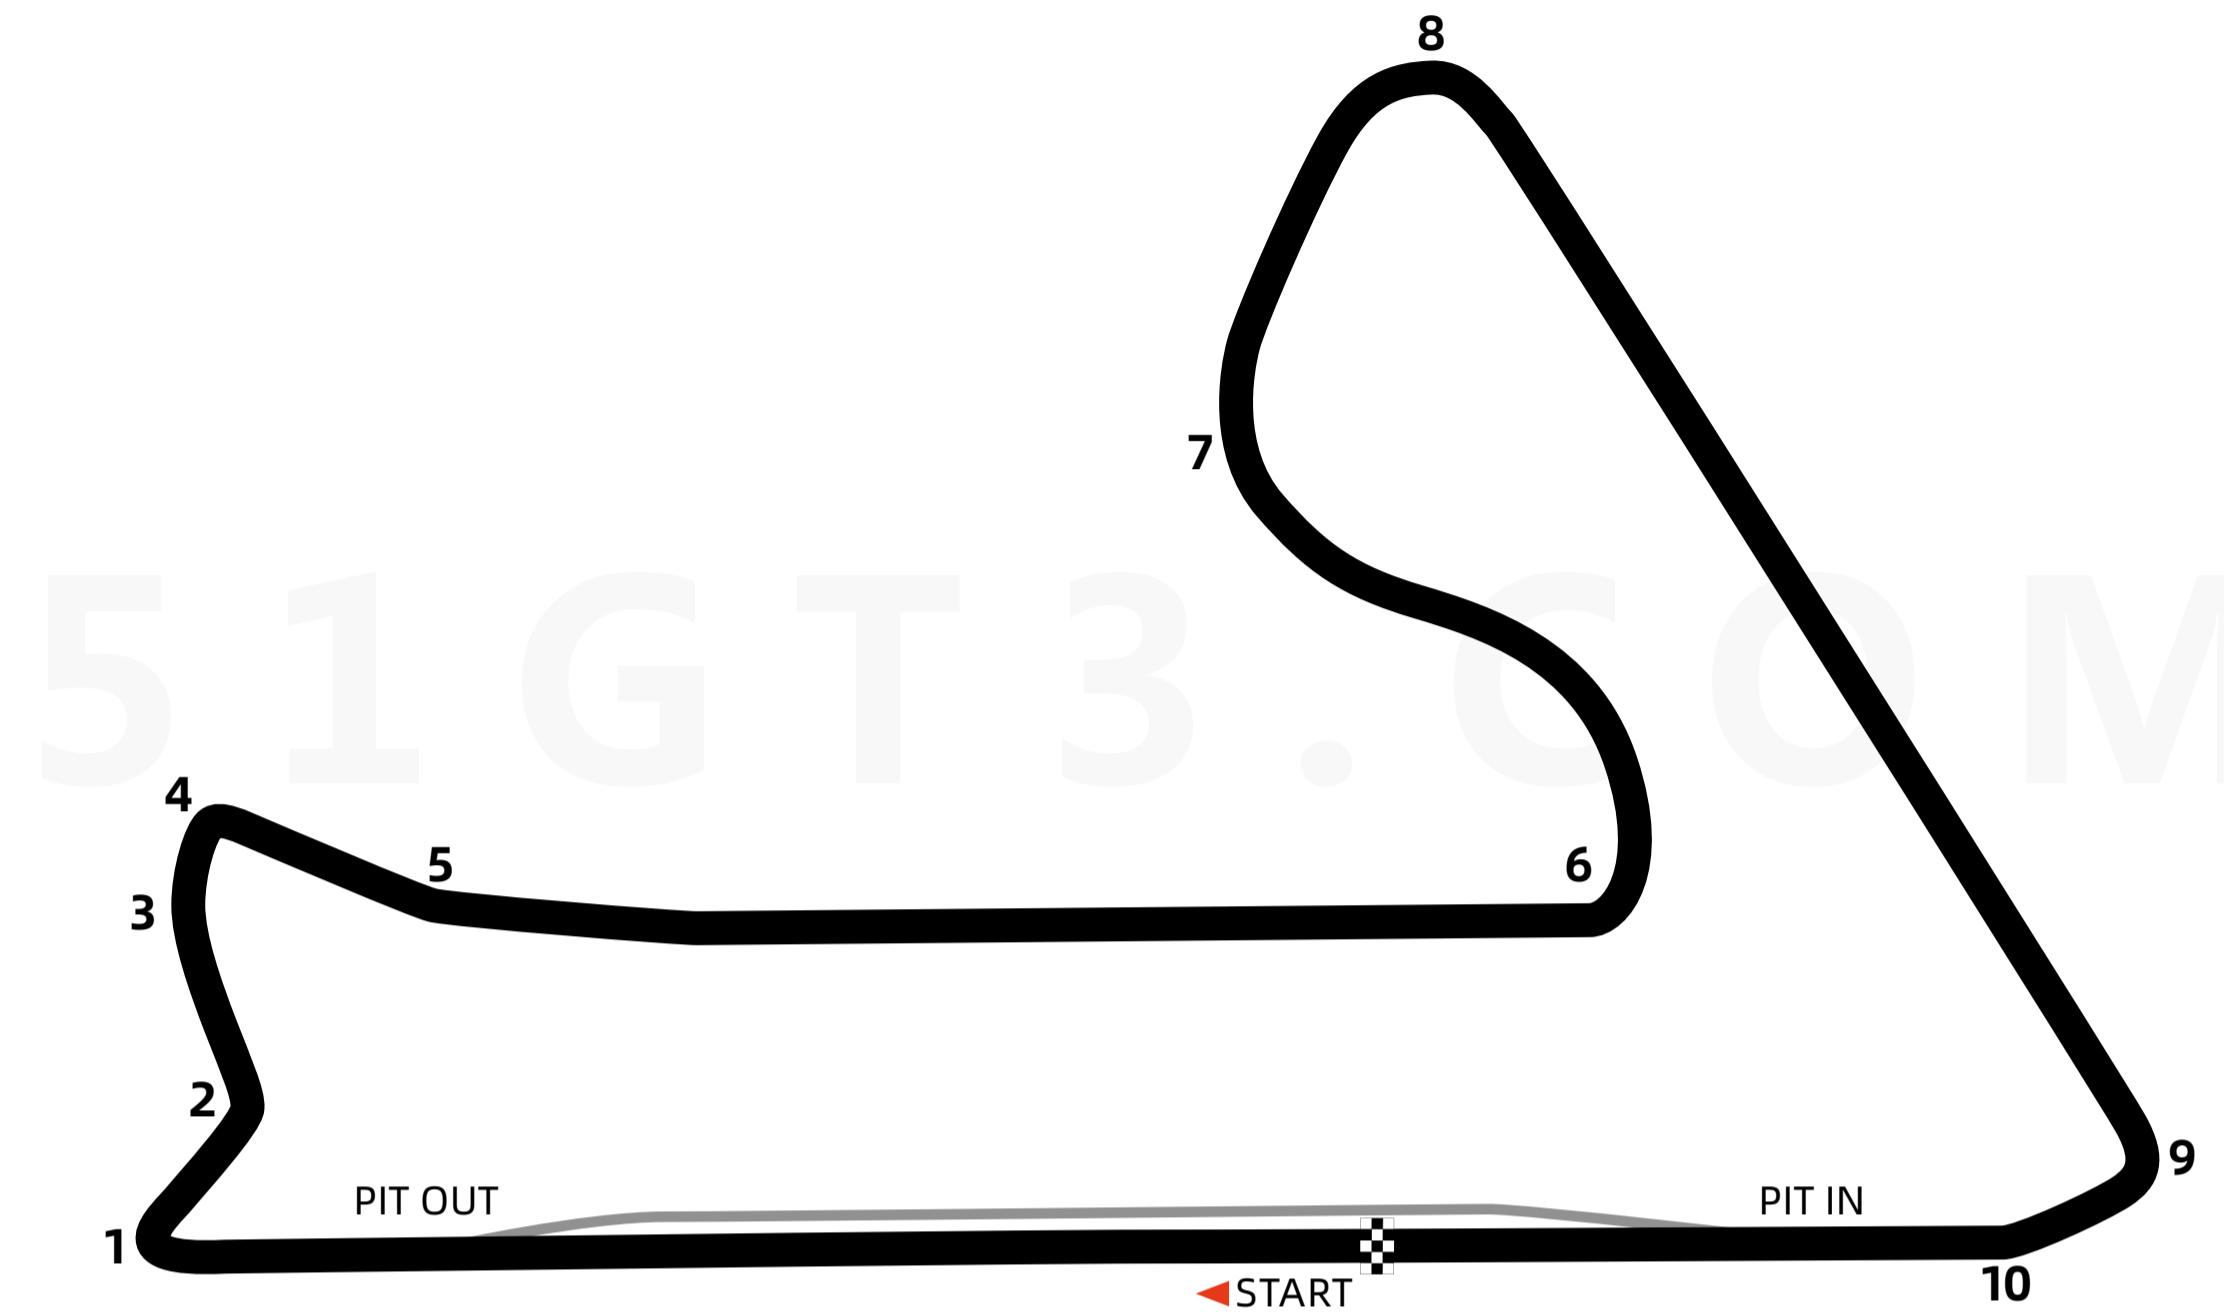

进阶训练版赛道图 - 巴林-内环赛道布局

Advanced Training Version Track Map - Bahrain-Paddock Circuit

车手姓名: _____ 活动名称: _____
 Driver : _____ Event or Race: _____

日期&时间: _____ 最快圈速: _____
 Date & Time: _____ Lap Time: _____

Lap No.01 _____	Lap No.08 _____
Lap No.02 _____	Lap No.09 _____
Lap No.03 _____	Lap No.10 _____
Lap No.04 _____	Lap No.11 _____
Lap No.05 _____	Lap No.12 _____
Lap No.06 _____	Lap No.13 _____
Lap No.07 _____	Lap No.14 _____

	T1	T2	T3	T4	T5	T6	T7	T8	T9	T10
Gear										
Brake Point										

Notes

参考: 本赛道圈速	Reference: Lap time of this circuit
车型 Car Model	圈速 Lap Time
Ford BA Falcon	1:24.910
Mygale FB02	1:26.997