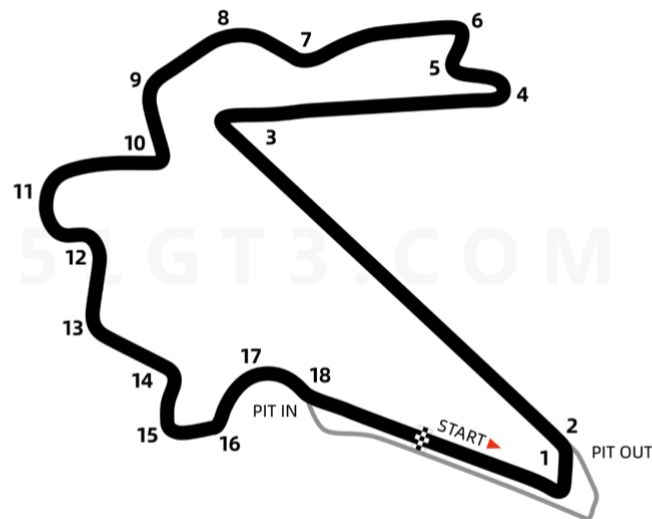

进阶训练版赛道图 - 韩国国际赛车场

Advanced Training Version Track Map - Korea International Circuit

车手姓名: _____ 活动名称: _____
 Driver : _____ Event or Race: _____

日期&时间: _____ 最快圈速: _____
 Date & Time: _____ Lap Time: _____

Lap No.01 _____	Lap No.08 _____
Lap No.02 _____	Lap No.09 _____
Lap No.03 _____	Lap No.10 _____
Lap No.04 _____	Lap No.11 _____
Lap No.05 _____	Lap No.12 _____
Lap No.06 _____	Lap No.13 _____
Lap No.07 _____	Lap No.14 _____

	T1	T2	T3	T4	T5	T6	T7	T8	T9	T10	T11	T12	T13	T14	T15	T16	T17	T18
Gear																		
Brake Point																		

Notes

参考: 本赛道圈速 Reference: Lap time of this circuit

车型 Car Model	圈速 Lap Time
Mercedes AMG GT3	2:07.442
Porsche 911 GT3 R	2:07.868
Audi R8 LMS GT3	2:08.112