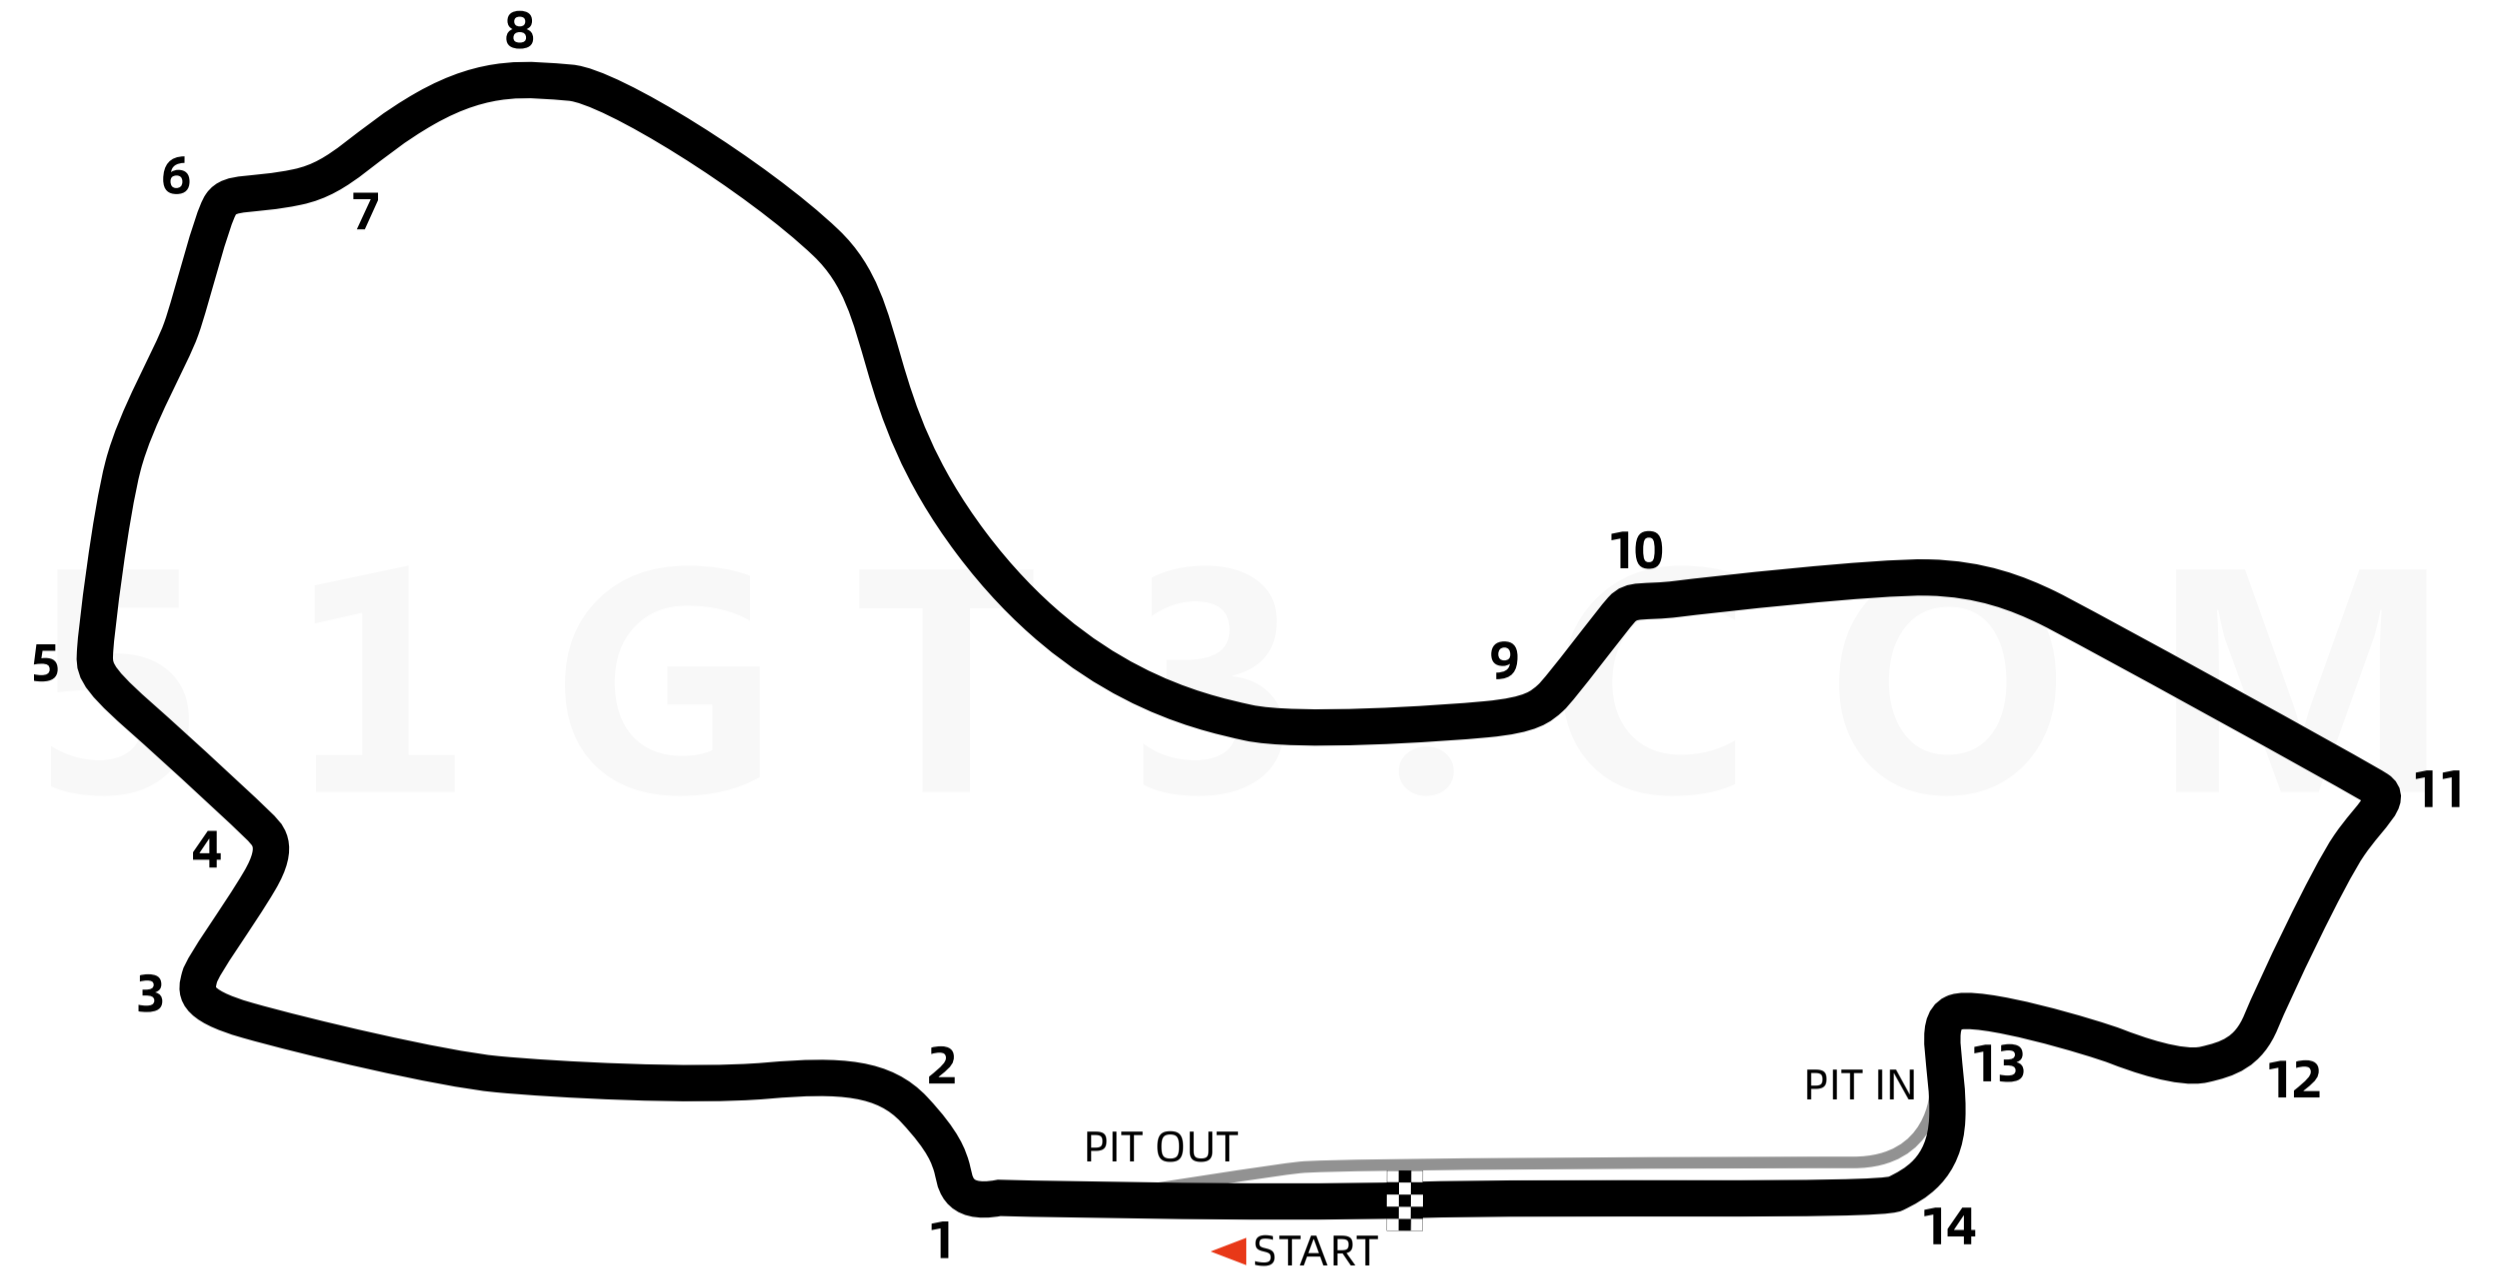

进阶训练版赛道图 - 阿尔伯特公园赛道

Advanced Training Version Track Map - Albert Park Circuit

车手姓名: _____ 活动名称: _____
 Driver : _____ Event or Race: _____

日期&时间: _____ 最快圈速: _____
 Date & Time: _____ Lap Time: _____

Lap No.01 _____	Lap No.08 _____
Lap No.02 _____	Lap No.09 _____
Lap No.03 _____	Lap No.10 _____
Lap No.04 _____	Lap No.11 _____
Lap No.05 _____	Lap No.12 _____
Lap No.06 _____	Lap No.13 _____
Lap No.07 _____	Lap No.14 _____

	T1	T2	T3	T4	T5	T6	T7	T8	T9	T10	T11	T12	T13	T14
Gear														
Brake Point														

Notes

参考: 本赛道圈速 Reference: Lap time of this circuit

车型 Car Model	圈速 Lap Time
Ferrari F1-75	1:20.260
Holden Commodore (ZB)	1:46.006
Porsche 911 (992) GT3 Cup	1:48.634